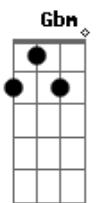

The candle in my grip
C G Am C D
And words that have no form are falling from my lips
G D C G C
These dreams go on when I close my eyes
G D C G C
Every second of the night I live another life
G D C G C
These dreams that sleep when it's cold outside
G D C G C
Every moment I'm awake the further I'm away
D
There's something out there
G
I can't resist
D C
I need to hide away from the pain
D
There's something out there
C C C G
I can't resist
Em
The sweetest song is silence
Am Bm
That I've ever heard
Em
Funny how your feet
Am Bm
In dreams never touch the earth
C
In a wood full of princes
Em
Freedom is a kiss
C G Am C D
But the prince hides his face from dreams in the mist
G D C G C
These dreams go on when I close my eyes
G D C G C
Every second of the night I live another life
G D C G C
These dreams that sleep when it's cold outside
G D C G C
Every moment I'm awake the further I'm away
G D C G C
These dreams go on when I close my eyes
G D C G C
Every second of the night I live another life
G D C G C
These dreams that sleep when it's cold outside
G D C G C
Every moment I'm awake the further I'm away

Acordes

© ukulele-chords.com