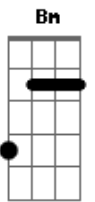

© ukulele-chords.com