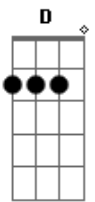

Heart - Straight On

Tom: D
Intro:

Quite some time, I been sittin' it out
Didn't take no chances
I was a pris'ner of doubt
I knocked down the wailin' wall
Ain't no sin
Got the feel of fortune; deal me in
Comin' straight on for you. You made my mind
Now I'm stronger. Now I'm comin' through
Straight on, straight on for you
Straight on for you
Now I know I got to play my hand
What the winner don't know, a gambler understands
My heart keeps playin' it through
with you, my friend

I'll take my chances on you again and again...again
Comin' straight on for you. You made my mind
Now I'm stronger. Now I'm comin' through
Straight on, straight on for you
Straight on for you
Passagem: Bm C A B Bm C A G Gb E D
Comin' straight on for you. You made my mind
Now I'm stronger. Now I'm comin' through
Straight on, straight on for you
Straight on, straight on for you
... straight on for you. You made my mind
Now I'm stronger. Now I'm comin' through
Straight on, straight on for you
Straight on, straight on for you
Straight on for you

Acordes

© ukulele-chords.com