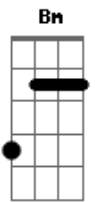

© ukulele-chords.com