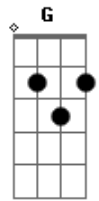

© ukulele-chords.com