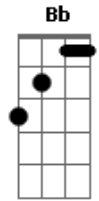

© ukulele-chords.com