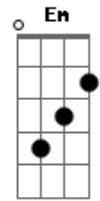

© ukulele-chords.com