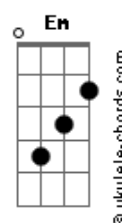

He Is We - Prove You Wrong

Tom: Bb

(com acordes na forma de G)
Capotraste na 3ª casa
(G D Em7 C)

G D
You're the boy with a real nice smile

Em7
But a broken heart inside

C
Give it to a girl, gave it to a girl

G
And I think she lost her mind

D
Are you giving up and done?

Em7
Are you through with all this?

C
Are you tired of the pain? Torn to pieces

Em D C
Can you let me try?

G
Tell me it's all right, just for one night

D
Show you how to feel like, what it feels like.

Em7
To be hugged, to be kissed

C
Yes, I can be that part of you

D
I'll try my best

G D Em7 C

G D
I'm the girl, I can make you smile

Em7
And I promise to be true

C
Give it all

G
Give until there's nothing left to lose

D
Don't say you're giving up and done

Em7
That you're through with all this

C
Yeah you're tired of the pain, torn to pieces

Em D C
Can you let me try?

G
Tell me it's all right, just for one night

D
Show you how to feel like, what it feels like

Em7
To be hugged, to be kissed

C
Be thought of and to be missed

Acordes

I can be that part of you
D
Let me be that part of you

G
I see that you're breaking, your heart is breaking

D
Here's my hand if you'll take it

Em7
We can make it out of all this mess, no more stress

C
I can be that part of you

D
I'll try my best

Em7 C G D
Em7 C
Give me your heart

G
I don't want a piece or a part, I want it all

D
I want you to fall

Em7 C
Just a little bit

G
Take that leap of faith if you want to

D
Don't let that broken heart haunt you

Em D C
Can you let me try?

G
Tell me it's all right, just for one night

D
Show you how to feel like, what it feels like

Em7
To be hugged, to be kissed

C
Be thought of and to be missed

D
I can be that part of you

D
Let me be that part of you

G
I see that you're breaking, your heart is breaking

D
Here's my hand if you'll take it

Em7
We can make it out of all this mess, no more stress

C
I can be that part of you

D
I'll try my best

G D
Oh-oh...

Em7
Try my best

C
I can be that part of you

D
I'll try my best