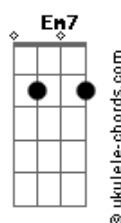

He Is We - Prove You Wrong

Tom: Bb

(com acordes na forma de G)
Capotraste na 3ª casa
(G D Em7 C)

G D
You're the boy with a real nice smile

Em7
But a broken heart inside

C
Give it to a girl, gave it to a girl

G
And I think she lost her mind

D
Are you giving up and done?

Em7
Are you through with all this?

C
Are you tired of the pain? Torn to pieces

Em D C
Can you let me try?

G
Tell me it's all right, just for one night

D
Show you how to feel like, what it feels like.

Em7
To be hugged, to be kissed

C
Yes, I can be that part of you

D
I'll try my best

G D Em7 C

G D
I'm the girl, I can make you smile

Em7
And I promise to be true

C
Give it all

G
Give until there's nothing left to lose

D
Don't say you're giving up and done

Em7
That you're through with all this

C
Yeah you're tired of the pain, torn to pieces

Em D C
Can you let me try?

G
Tell me it's all right, just for one night

D
Show you how to feel like, what it feels like

Em7
To be hugged, to be kissed

C
Be thought of and to be missed

Acordes

I can be that part of you
D
Let me be that part of you

G
I see that you're breaking, your heart is breaking

D
Here's my hand if you'll take it

Em7
We can make it out of all this mess, no more stress

C
I can be that part of you

D
I'll try my best

Em7 C G D
Em7 C
Give me your heart

G
I don't want a piece or a part, I want it all

D
I want you to fall

Em7 C
Just a little bit

G
Take that leap of faith if you want to

D
Don't let that broken heart haunt you

Em D C
Can you let me try?

G
Tell me it's all right, just for one night

D
Show you how to feel like, what it feels like

Em7
To be hugged, to be kissed

C
Be thought of and to be missed

D
I can be that part of you

D
Let me be that part of you

G
I see that you're breaking, your heart is breaking

D
Here's my hand if you'll take it

Em7
We can make it out of all this mess, no more stress

C
I can be that part of you

D
I'll try my best

G D
Oh-oh...

Em7
Try my best

C
I can be that part of you

D
I'll try my best