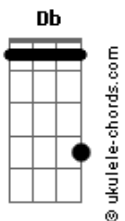

Em A G Em
Never felt this sensation
G A D Em
A kiss to every scar
Em A G Em
Eclipse my expectation
G A D Em
Shock to my heart

Sugar on, sugar on
Sugar, sugar on the rim
On the rim

G Em G A7
I love to play with my shadows
D A A G Em
In and out of the glow
G Em G A7
I'm not afraid of the dark side
D A A G Em
Just tell me things I don't know
G Em G A7
Maybe we just had to feel it
D A A G Em
So we know the difference (difference)
G Em G A7
When we tell our gory story
D A A G Em
We'll feel sweetness on our lips

Em

You took me by
You took me by
You took me by
Surprise

Em A G Em
Never felt this sensation
G A D Em
A kiss to every scar
Em A G Em
Eclipse my expectation
G A D Em
Shock to my heart (sugar on the rim)
Em A G Em
Never felt this sensation
G A D Em
A kiss to every scar
Em A G Em
Eclipse my expectation
G A D Em
Shock to my heart

Em G
Sugar on the rim
Sugar on the rim
Sugar on the rim
Sugar on the rim
Sugar on the rim

Em G Em
Bitter if you walk away
G
Mm, sweeter if you stay
Em G
Bitter if you ever walk away
Em G
'Cause it just gets sweeter by the day
Em G Em
Bitter if you walk away (sugar on the rim)
G
Mm, sweeter if you stay
Em G Em
Bitter if you ever walk away (walk away)
G
'Cause it just gets sweeter by the day

Em A G Em
Never felt this sensation
G A D Em
A kiss to every scar
Em A G Em
Eclipse my expectation
G A D Em
Shock to my heart (sugar on the rim)
Em A G Em
Never felt this sensation
G A D Em
A kiss to every scar
Em A G Em
Eclipse my expectation
G A D Em
Shock to my heart

Sugar on, sugar on
Sugar, sugar on the rim
On the rim

Acordes