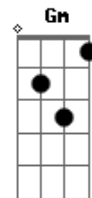

© ukulele-chords.com