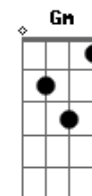

© ukulele-chords.com