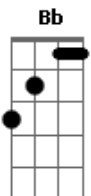

© ukulele-chords.com