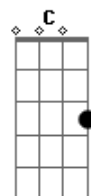

© ukulele-chords.com