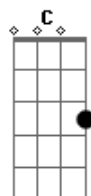

© ukulele-chords.com