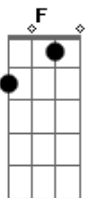

Tom: F

Verso 1:

Bb **F**
Catch my name for kicks
Thinking I would **Dm** be right by your side **C**
Bb **F**
I don't feel adequate
Thinking I'm a monster in disguise **Dm** **C**
Bb
We've gone down every list
Stuck but I have got to begin to resist **C**
Am **Bb**
Caught up with the fact that life will be dark
F **C** **Am**
But can we handle being kids

Pré-Refrão:

Bb
I'll do this my way
F
Don't matter if I break
Dm **C**
I gotta be on my own
Bb
Lost in this feeling
F
Don't never need a reason
Dm
I gotta be on my own

Refrão:

Bb
Oh, oh, oh, oh, oh, oh
F **Gm**
Oh, oh, oh, oh, oh, oh
Dm **C**
Oh, oh, oh, oh, oh, oh
Am
Oh, oh, oh, oh, oh, oh
Bb
Oh, oh, oh, oh, oh, oh
F **Gm**
Oh, oh, oh, oh, oh, oh
Dm **Am**
I gotta be on my own

Verso 2:

Bb **F**
Try to stand the test
But the night is crawling through my eyes **Dm** **C**
Bb **F**
I thought I was depressed
But I think I just needed to cry **Dm** **C**

Pré-Refrão:

Bb
I'll do this my way
F
Don't matter if I break
Dm **C**
I gotta be on my own
Bb
Lost in this feeling
F
Don't never need a reason
Dm
I gotta be on my own

Refrão:

Bb
Oh, oh, oh, oh, oh, oh
F **Gm**
Oh, oh, oh, oh, oh, oh
Dm **C**
Oh, oh, oh, oh, oh, oh
Am
Oh, oh, oh, oh, oh, oh
Bb
Oh, oh, oh, oh, oh, oh
F **Gm**
Oh, oh, oh, oh, oh, oh
Dm **Am**
I gotta be on my own

Interlúdio:

(**Bb** **F** **Dm** **C**)

Pré-Refrão:

Bb
I'll do this my way
F
Don't matter if I break
Dm **C**
I gotta be on my own
Bb
Lost in this feeling
F
Don't never need a reason
Dm
I gotta be on my own

Refrão:

Bb
Oh, oh, oh, oh, oh, oh
F **Gm**
Oh, oh, oh, oh, oh, oh
Dm **C**
Oh, oh, oh, oh, oh, oh
Am
Oh, oh, oh, oh, oh, oh
Bb
Oh, oh, oh, oh, oh, oh
F **Gm**
Oh, oh, oh, oh, oh, oh

Final:

Bb **F** **Dm** **C**
Bb **F** **Dm**

Acordes

© ukulele-chords.com