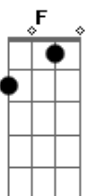

Tom: F

Verso 1:

Bb **F**
Catch my name for kicks
Thinking I would **Dm** be right by your side **C**
Bb **F**
I don't feel adequate
Thinking I'm a monster in disguise **Dm** **C**
Bb
We've gone down every list
Stuck but I have got to begin to resist **C**
Am **Bb**
Caught up with the fact that life will be dark
F **C** **Am**
But can we handle being kids

Pré-Refrão:

Bb
I'll do this my way
F
Don't matter if I break
Dm **C**
I gotta be on my own
Bb
Lost in this feeling
F
Don't never need a reason
Dm
I gotta be on my own

Refrão:

Bb
Oh, oh, oh, oh, oh, oh
F **Gm**
Oh, oh, oh, oh, oh, oh
Dm **C**
Oh, oh, oh, oh, oh, oh
Am
Oh, oh, oh, oh, oh, oh
Bb
Oh, oh, oh, oh, oh, oh
F **Gm**
Oh, oh, oh, oh, oh, oh
Dm **Am**
I gotta be on my own

Verso 2:

Bb **F**
Try to stand the test
But the night is crawling through my eyes **Dm** **C**
Bb **F**
I thought I was depressed
But I think I just needed to cry **Dm** **C**

Pré-Refrão:

Bb
I'll do this my way
F
Don't matter if I break
Dm **C**
I gotta be on my own
Bb
Lost in this feeling
F
Don't never need a reason
Dm
I gotta be on my own

Refrão:

Bb
Oh, oh, oh, oh, oh, oh
F **Gm**
Oh, oh, oh, oh, oh, oh
Dm **C**
Oh, oh, oh, oh, oh, oh
Am
Oh, oh, oh, oh, oh, oh
Bb
Oh, oh, oh, oh, oh, oh
F **Gm**
Oh, oh, oh, oh, oh, oh
Dm **Am**
I gotta be on my own

Interlúdio:

(**Bb** **F** **Dm** **C**)

Pré-Refrão:

Bb
I'll do this my way
F
Don't matter if I break
Dm **C**
I gotta be on my own
Bb
Lost in this feeling
F
Don't never need a reason
Dm
I gotta be on my own

Refrão:

Bb
Oh, oh, oh, oh, oh, oh
F **Gm**
Oh, oh, oh, oh, oh, oh
Dm **C**
Oh, oh, oh, oh, oh, oh
Am
Oh, oh, oh, oh, oh, oh
Bb
Oh, oh, oh, oh, oh, oh
F **Gm**
Oh, oh, oh, oh, oh, oh

Final:

Bb **F** **Dm** **C**
Bb **F** **Dm**

Acordes

© ukulele-chords.com