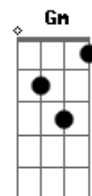

© ukulele-chords.com