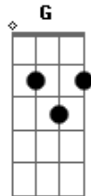

HaseNawa - Glass Body

tom:
 F (forma dos acordes no tom de G)
 Afinação: D G C F A D

My face
 Is a galaxy
 Covered of broken freckle stars
 My body
 Is history
 Written by my lines and marks
 I dont want to be glass

I want to be who I try
 Why am I tryng
 Keep draming
 (F Am F G)
 I don't want to be glass
 I want to be who I try
 (C F Am F G)
 All I want is
 One day I can be who I am

Acordes

© ukulele-chords.com

© ukulele-chords.com