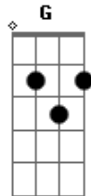

© ukulele-chords.com

© ukulele-chords.com