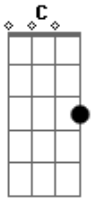

HaseNawa - Glass Body

tom:
F (forma dos acordes no tom de G)
Afinação: D G C F A D

C

My face
Is a galaxy
Covered of broken freckle stars
My body
Is history
Written by my lines and marks
I dont want to be glass

Am F G
I want to be who I try
F G
Why am I tryng
C C
Keep draming
(F Am F G)
C C7
I don't want to be glass
Am C F G
I want to be who I try
(C F Am F G)
C Am F G
All I want is
One day I can be who I am

Acordes

© ukulele-chords.com