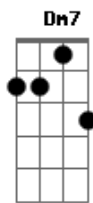

© uku.lele.chords.com