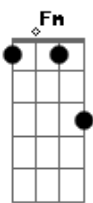

Harry Styles - Woman

Tom: Gb

(com acordes na forma de F)

Capostrate na 1ª casa

Intro: Should we just search romantic comedies on Netflix and see what we find

Fm
Synth

```

e|5-----|-----|
/8---|-----|
B|-----|-----|
----|-----|
G|-----|-----|
----|-----|
D|-----|-----|
----|-----|
A|-----|-----|
----|-----|
E|-----|-----|
----|-----|
|Lead guitar
E|-----|-----|
----|-----|
B|-----|-----|
----|-----|
G|-----|-----|
----|-----|
D|-----|-----|
----|-----|
A|-----3-5-----3-5-----|-----3-5-----x---5---
-3---|-----|
E|-----|-----|
----|-----|
  
```

Verso 1:
Fm
I'm selfish, I know

C

I don't ever want to see you with him
Fm
I'm selfish, I know
I told you, but I know you never listen

C

Pré-Refrão:

Dm7
I hope you can see, the shape that I'm in
While he's touching your skin
Dm7
He's right where I should, where I should be
But you're making me bleed

Refrão:

Fm
Woman! Woman! (La La La La La)
D7sus4
W-Woman! Woman!
Fm
Woman! Woman! (La La La La La)
D7sus4
W-Woman! Woman!

Ponte 6x: **Dm7** C

Final:

Fm
Woman!

Acordes

© uku.lele.chords.com

© uku.lele.chords.com