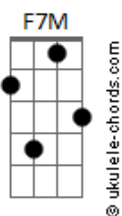

Harry Styles - To Be So Lonely

tom:

Intro: **Cadd9** **A**

[Primeira Parte]

Cadd9
Don't blame me for falling

I was just a little boy
Am7
Don't blame the drunk caller

Wasn't ready?for?it all
Cadd9
You can't?blame me, darling
Not even a little?bit

Am7
I was away

I'm just an arrogant son of a bitch

Who can't admit when he's sorry

[Refrão]

Am **G**
Don't call me "baby" again

You've got your reasons
Em **F**
I know that you're trying to be friends

I know you mean it
Am **G**
Don't call me "baby" again
Em

It's hard for me to go home
F
Be so lonely

(**Cadd9**)

[Segunda Parte]

Cadd9
I just hope you see me

In a little better light
Am7
Do you think it's easy being

Of the jealous kind?
?Cause I miss the shape

Of your lips

Your wit, it's just a trick

This is it, so I'm sorry

[Refrão]

Am **G**

Acordes

Don't call me "baby" again
You've got your reasons
Em **F**
I know that you're trying to be friends

I know you mean it
Am **G**
Don't call me "baby" again
Em