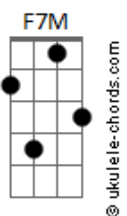

Harry Styles - To Be So Lonely

tom:

Intro: **Cadd9** **A**

[Primeira Parte]

Cadd9
Don't blame me for falling

I was just a little boy
Am7
Don't blame the drunk caller

Wasn't ready?for?it all
Cadd9
You can't?blame me, darling
Not even a little?bit
Am7
I was away

I'm just an arrogant son of a bitch

Who can't admit when he's sorry

[Refrão]

Am **G**
Don't call me "baby" again

You've got your reasons
Em **F**
I know that you're trying to be friends

I know you mean it
Am **G**
Don't call me "baby" again
Em

It's hard for me to go home
F
Be so lonely

(**Cadd9**)

[Segunda Parte]

Cadd9
I just hope you see me

In a little better light
Am7
Do you think it's easy being

Of the jealous kind?
?Cause I miss the shape

Of your lips

Your wit, it's just a trick

This is it, so I'm sorry

[Refrão]

Am **G**

Acordes

Don't call me "baby" again
You've got your reasons
Em **F**
I know that you're trying to be friends

I know you mean it
Am **G**
Don't call me "baby" again
Em