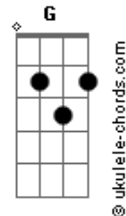

Harry Styles - To Be So Lonely

tom:

Intro: **Cadd9** **A**

[Primeira Parte]

Cadd9
Don't blame me for falling

I was just a little boy
Am7
Don't blame the drunk caller

Wasn't ready?for?it all
Cadd9
You can't?blame me, darling
Not even a little?bit
Am7
I was away

I'm just an arrogant son of a bitch

Who can't admit when he's sorry

[Refrão]

Am **G**
Don't call me "baby" again

You've got your reasons
Em **F**
I know that you're trying to be friends

I know you mean it
Am **G**
Don't call me "baby" again
Em

It's hard for me to go home
F
Be so lonely

(**Cadd9**)

[Segunda Parte]

Cadd9
I just hope you see me

In a little better light
Am7
Do you think it's easy being

Of the jealous kind?
?Cause I miss the shape

Of your lips

Your wit, it's just a trick

This is it, so I'm sorry

[Refrão]

Am **G**

Acordes

Don't call me "baby" again
You've got your reasons
Em **F**
I know that you're trying to be friends

I know you mean it
Am **G**
Don't call me "baby" again
Em