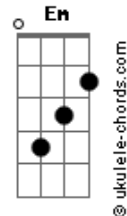

Harry Styles - To Be So Lonely

tom:

Intro: **Cadd9** **A**

[Primeira Parte]

Cadd9
Don't blame me for falling

I was just a little boy
Am7
Don't blame the drunk caller

Wasn't ready?for?it all
Cadd9
You can't?blame me, darling
Not even a little?bit
Am7
I was away

I'm just an arrogant son of a bitch

Who can't admit when he's sorry

[Refrão]

Am **G**
Don't call me "baby" again

You've got your reasons
Em **F**
I know that you're trying to be friends

I know you mean it
Am **G**
Don't call me "baby" again
Em

It's hard for me to go home
F
Be so lonely

(**Cadd9**)

[Segunda Parte]

Cadd9
I just hope you see me

In a little better light
Am7
Do you think it's easy being

Of the jealous kind?
?Cause I miss the shape

Of your lips

Your wit, it's just a trick

This is it, so I'm sorry

[Refrão]

Am **G**

Acordes

Don't call me "baby" again
You've got your reasons
Em **F**
I know that you're trying to be friends

I know you mean it
Am **G**
Don't call me "baby" again
Em