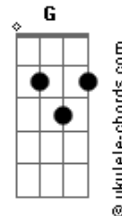

Harry Styles - To Be So Lonely

tom:

Intro: **Cadd9** **A**

[Primeira Parte]

Cadd9
Don't blame me for falling

I was just a little boy
Am7
Don't blame the drunk caller

Wasn't ready?for?it all
Cadd9
You can't?blame me, darling
Not even a little?bit

Am7
I was away

I'm just an arrogant son of a bitch

Who can't admit when he's sorry

[Refrão]

Am **G**
Don't call me "baby" again

You've got your reasons
Em **F**
I know that you're trying to be friends

I know you mean it
Am **G**
Don't call me "baby" again
Em

It's hard for me to go home
F
Be so lonely

(**Cadd9**)

[Segunda Parte]

Cadd9
I just hope you see me

In a little better light
Am7
Do you think it's easy being

Of the jealous kind?
?Cause I miss the shape

Of your lips

Your wit, it's just a trick

This is it, so I'm sorry

[Refrão]

Am **G**

Acordes

Don't call me "baby" again
You've got your reasons
Em **F**
I know that you're trying to be friends

I know you mean it
Am **G**
Don't call me "baby" again
Em