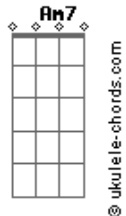

Your wit, it's just a trick

This is it, so I'm sorry

[Refrão]

Am **G**

Acordes

Don't call me "baby" again
You've got your reasons
Em **F**
I know that you're trying to be friends

I know you mean it
Am **G**
Don't call me "baby" again
Em