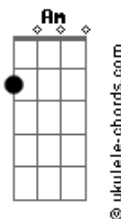

I know you mean it  
**Am** **G**  
Don't call me "baby" again

**Em**  
It's hard for me to go home  
Be so lonely

( **Cadd9** )

[Segunda Parte]

**Cadd9**  
I just hope you see me

In a little better light  
**Am7**  
Do you think it's easy being

Of the jealous kind?  
?Cause I miss the shape

Of your lips

Your wit, it's just a trick

This is it, so I'm sorry

[Refrão]

**Am** **G**

## Acordes

Don't call me "baby" again  
You've got your reasons  
**Em** **F**  
I know that you're trying to be friends

I know you mean it  
**Am** **G**  
Don't call me "baby" again

**Em**  
It's hard for me to go home  
Be so lonely