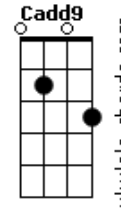

Harry Styles - To Be So Lonely

tom:

Intro: **Cadd9** **A**

[Primeira Parte]

Cadd9
Don't blame me for falling

I was just a little boy
Am7
Don't blame the drunk caller

Wasn't ready?for?it all
Cadd9
You can't?blame me, darling
Not even a little?bit

Am7
I was away

I'm just an arrogant son of a bitch

Who can't admit when he's sorry

[Refrão]

Am **G**
Don't call me "baby" again

You've got your reasons
Em **F**
I know that you're trying to be friends

I know you mean it
Am **G**
Don't call me "baby" again
Em

It's hard for me to go home
F
Be so lonely

(**Cadd9**)

[Segunda Parte]

Cadd9
I just hope you see me

In a little better light
Am7
Do you think it's easy being

Of the jealous kind?
?Cause I miss the shape

Of your lips

Your wit, it's just a trick

This is it, so I'm sorry

[Refrão]

Am **G**

Acordes

Don't call me "baby" again
You've got your reasons
Em **F**
I know that you're trying to be friends

I know you mean it
Am **G**
Don't call me "baby" again
Em