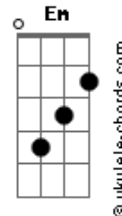

Harry Styles - To Be So Lonely

tom:

Intro: **Cadd9** **A**

[Primeira Parte]

Cadd9
Don't blame me for falling

I was just a little boy
Am7
Don't blame the drunk caller

Wasn't ready?for?it all
Cadd9
You can't?blame me, darling
Not even a little?bit

Am7
I was away

I'm just an arrogant son of a bitch

Who can't admit when he's sorry

[Refrão]

Am **G**
Don't call me "baby" again

You've got your reasons
Em **F**
I know that you're trying to be friends

I know you mean it
Am **G**
Don't call me "baby" again
Em

It's hard for me to go home
F
Be so lonely

(**Cadd9**)

[Segunda Parte]

Cadd9
I just hope you see me

In a little better light
Am7
Do you think it's easy being

Of the jealous kind?
?Cause I miss the shape

Of your lips

Your wit, it's just a trick

This is it, so I'm sorry

[Refrão]

Am **G**

Acordes

Don't call me "baby" again
You've got your reasons
Em **F**
I know that you're trying to be friends

I know you mean it
Am **G**
Don't call me "baby" again
Em