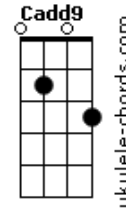

Harry Styles - To Be So Lonely

tom:

Intro: **Cadd9** **A**

[Primeira Parte]

Cadd9
Don't blame me for falling

I was just a little boy
Am7
Don't blame the drunk caller

Wasn't ready?for?it all
Cadd9
You can't?blame me, darling
Not even a little?bit
Am7
I was away

I'm just an arrogant son of a bitch

Who can't admit when he's sorry

[Refrão]

Am **G**
Don't call me "baby" again

You've got your reasons
Em **F**
I know that you're trying to be friends

I know you mean it
Am **G**
Don't call me "baby" again
Em

It's hard for me to go home
F
Be so lonely

(**Cadd9**)

[Segunda Parte]

Cadd9
I just hope you see me

In a little better light
Am7
Do you think it's easy being

Of the jealous kind?
?Cause I miss the shape

Of your lips

Your wit, it's just a trick

This is it, so I'm sorry

[Refrão]

Am **G**

Acordes

Don't call me "baby" again
You've got your reasons
Em **F**
I know that you're trying to be friends

I know you mean it
Am **G**
Don't call me "baby" again
Em