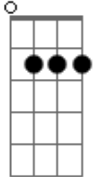

G C Bm G
But we're still young
Em D
We don't know where we're going
C G
But we know where we belong

[Pré-Refrão]

Am Em
No, we started
G D
Two hearts in one home

Am Em
It's hard when we argue
G
We're both stubborn
D G
I know but oh

[Refrão]

C G G C G G
Sweet creature, sweet creature
C G Am G D7 G
Wherev-er I go, you bring me home
C G G C G G
Sweet creature, sweet creature
C G Am G D7 G
When I run out of rope, you bring me home

(C G G)

G C G G
Sweet creature
Em D
We're running through the garden
C G
Where nothing bothered us
G C G G
But we're still young
Em D C G
I always think about you and how we don't speak enough

[Pré-Refrão]

Am Em
No, we started
G D

Two hearts in one home
Am Em
It's hard when we argue
G
We're both stubborn
D G
I know but oh

[Refrão]

C G G C G G
Sweet creature, sweet creature
C G Am G D G
Wherev-er I go, you bring me home
C G G C G G
Sweet creature, sweet creature
C G Am G D G
When I run out of rope, you bring me home

[Ponte]

(G7M)
(E)

[Pré-Refrão]

Am Em
I know when we started
G D
Two hearts in one home
Am Em
It gets harder when we argue
G
We're both stubborn
D G
I know but oh
[Refrão]

C G G C G G
Sweet creature, sweet creature
C G Am G D G
Wherev-er I go, you bring me home
C G G C G G
Sweet creature, sweet creature
C G Am G D G
When I run out of rope, you bring me home

[Final] C G Am G D G
You bring me home

Acordes

G7M