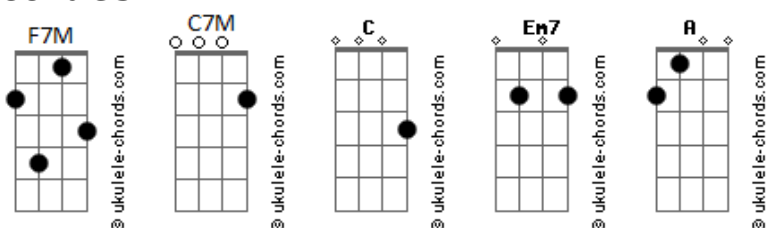

C7M
Till we wanna talk

[Pré-Refrão]

Em7 F7M
I go round and round
Em7 F7M
Satellite

[Refrão]

F7M
Spinning out, waiting for ya
To pull me in
C7M
I can see you're lonely down there

Don't you know that I am right here?

F7M
Spinning out, waiting for ya

To pull me in
C7M
I can see you're lonely down there

Don't you know that I am right here?

F7M
(Spinning out, waiting for ya)

[Segunda Parte]

F7M
I'm in an LA mood
I don't wanna talk to you
C7M
She said: Give me a day or two

[Pré-Refrão]

Em7 F7M
I go round and round
Em7 F7M
Satellite

[Refrão]

F7M
Acordes

Spinning out, waiting for ya
To pull me in
C7M

I can see you're lonely down there

Don't you know that I am right here?

F7M
Spinning out, waiting for ya