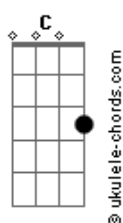

C7M
Till we wanna talk

[Pré-Refrão]

Em7 **F7M**
I go round and round
Em7 **F7M**
Satellite

[Refrão]

F7M
Spinning out, waiting for ya
To pull me in
C7M
I can see you're lonely down there

Don't you know that I am right here?

F7M
Spinning out, waiting for ya

To pull me in
C7M
I can see you're lonely down there

Don't you know that I am right here?

F7M
(Spinning out, waiting for ya)

[Segunda Parte]

F7M
I'm in an LA mood
I don't wanna talk to you
C7M
She said: Give me a day or two

[Pré-Refrão]

Em7 **F7M**
I go round and round
Em7 **F7M**
Satellite

[Refrão]

F7M
Acordes

Spinning out, waiting for ya
To pull me in
C7M
I can see you're lonely down there
Don't you know that I am right here?