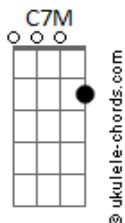

C7M
Till we wanna talk

[Pré-Refrão]

Em7 **F7M**
I go round and round
Em7 **F7M**
Satellite

[Refrão]

F7M
Spinning out, waiting for ya
To pull me in
C7M
I can see you're lonely down there

Don't you know that I am right here?

F7M
Spinning out, waiting for ya

To pull me in
C7M
I can see you're lonely down there

Don't you know that I am right here?

F7M
(Spinning out, waiting for ya)

[Segunda Parte]

F7M
I'm in an LA mood
I don't wanna talk to you
C7M
She said: Give me a day or two

[Pré-Refrão]

Em7 **F7M**
I go round and round
Em7 **F7M**
Satellite

[Refrão]

F7M
Acordes

Spinning out, waiting for ya
To pull me in
C7M
I can see you're lonely down there
Don't you know that I am right here?