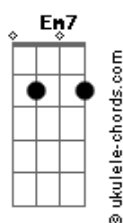

C7M
Till we wanna talk

[Pré-Refrão]

Em7 **F7M**
I go round and round
Em7 **F7M**
Satellite

[Refrão]

F7M
Spinning out, waiting for ya
To pull me in
C7M
I can see you're lonely down there

Don't you know that I am right here?

F7M
Spinning out, waiting for ya

To pull me in
C7M
I can see you're lonely down there

Don't you know that I am right here?

F7M
(Spinning out, waiting for ya)

[Segunda Parte]

F7M
I'm in an LA mood
I don't wanna talk to you
C7M
She said: Give me a day or two

[Pré-Refrão]

Em7 **F7M**
I go round and round
Em7 **F7M**
Satellite

[Refrão]

F7M
Acordes

Spinning out, waiting for ya
To pull me in
C7M
I can see you're lonely down there
Don't you know that I am right here?