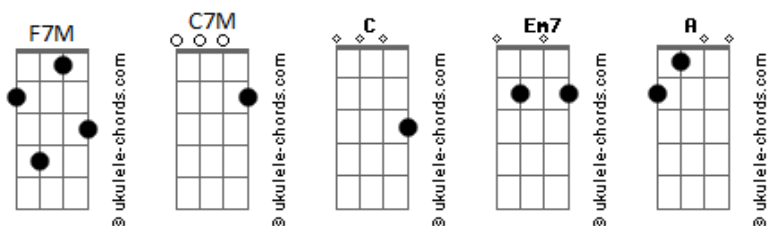

C7M  
Till we wanna talk

[Pré-Refrão]

Em7 F7M  
I go round and round  
Em7 F7M  
Satellite

[Refrão]

F7M  
Spinning out, waiting for ya  
To pull me in  
C7M  
I can see you're lonely down there

Don't you know that I am right here?

F7M  
Spinning out, waiting for ya

To pull me in  
C7M  
I can see you're lonely down there

Don't you know that I am right here?

F7M  
(Spinning out, waiting for ya)

[Segunda Parte]

F7M  
I'm in an LA mood  
I don't wanna talk to you  
C7M  
She said: Give me a day or two

[Pré-Refrão]

Em7 F7M  
I go round and round  
Em7 F7M  
Satellite

[Refrão]

F7M  
**Acordes**

Spinning out, waiting for ya  
To pull me in  
C7M  
I can see you're lonely down there  
Don't you know that I am right here?