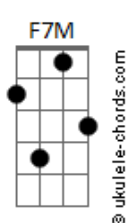

C7M
Till we wanna talk

[Pré-Refrão]

Em7 **F7M**
I go round and round
Em7 **F7M**
Satellite

[Refrão]

F7M
Spinning out, waiting for ya
To pull me in
C7M
I can see you're lonely down there

Don't you know that I am right here?

F7M
Spinning out, waiting for ya

To pull me in
C7M
I can see you're lonely down there

Don't you know that I am right here?

F7M
(Spinning out, waiting for ya)

[Segunda Parte]

F7M
I'm in an LA mood
I don't wanna talk to you
C7M
She said: Give me a day or two

[Pré-Refrão]

Em7 **F7M**
I go round and round
Em7 **F7M**
Satellite

[Refrão]

F7M
Acordes

Spinning out, waiting for ya
To pull me in
C7M
I can see you're lonely down there
Don't you know that I am right here?