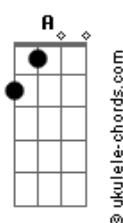

C7M
Till we wanna talk

[Pré-Refrão]

Em7 **F7M**
I go round and round
Em7 **F7M**
Satellite

[Refrão]

F7M
Spinning out, waiting for ya
To pull me in
C7M
I can see you're lonely down there

Don't you know that I am right here?

F7M
Spinning out, waiting for ya

To pull me in
C7M
I can see you're lonely down there

Don't you know that I am right here?

F7M
(Spinning out, waiting for ya)

[Segunda Parte]

F7M
I'm in an LA mood
I don't wanna talk to you
C7M
She said: Give me a day or two

[Pré-Refrão]

Em7 **F7M**
I go round and round
Em7 **F7M**
Satellite

[Refrão]

F7M
Acordes

Spinning out, waiting for ya
To pull me in
C7M
I can see you're lonely down there
Don't you know that I am right here?