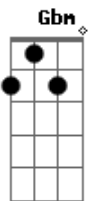

© ukulele-chords.com