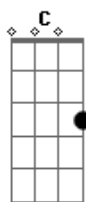

© ukulele-chords.com