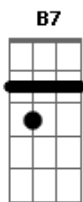

© ukulele-chords.com