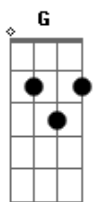

Harry Styles - Love Of My Life

tom:

G
Baby, you were the love of my life
D G7 C B7 B7 Em D D
Woah, maybe you don't know it's lost till you find it

G D B7 Em
Take a walk on Sunday through the afternoon
D G7
We can always find something for us to do
C G Em D D
We don't really like what's on the news, but it's on all the time
G D B7 Em
I take you with me every time I go away
D G7
In a hotel using someone else's name
C G
I remember back at Johnny's place
Em D D
Not the same, anymore
G D B7 Em
?Baby, you were the love of my life
D G7 C B7 B7 Em D D
Woah, maybe you don't know it's lost till you find it
G B7 B7
It's not what I want?d, to leave you behind

Em D G7
Don't know wh?re you land when you fly
C B7 B7 Em D
But ?baby, you were the love of my life
Am Bm Em G7
It's unfortunate (ooh)
Am Bm Em D
Just coordinates (ooh)

G D B7 Em
I don't know you half as well as all my friends
D G7
I won't pretend that I've been doing everything I can
C G Em D D
To get to know your creases and your ends
Are they the same?

G D B7 Em
?Baby, you were the love of my life
D G7 C B7 B7 Em D D
Woah, maybe you don't know it's lost till you find it
G B7 B7
It's not what I wanted, to leave you behind
Em D G7
Don't know where you land when you fly
C B7 B7 Em D
But ?baby, you were the love of my life

Acordes

© ukulele-chords.com