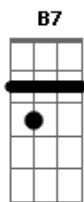

© ukulele-chords.com