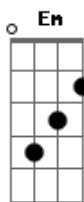

© ukulele-chords.com