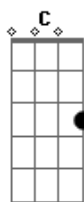

© ukulele-chords.com