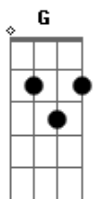

# Harry Styles - Lights Up

Tom: Ab

(forma dos acordes no tom de G )

Capostrate na 1ª casa

Intro: Am G G F  
Am G G F

[Primeira Parte]

Am G  
What do you mean  
G F

I'm sorry by the way

I'm never coming back down

Am G  
Can't you see  
G F

I could but wouldn't stay

I wouldn't put it like that

Am G  
What do you mean  
G F

I'm sorry by the way

I'm never coming around

Am G G F  
It'd be so sweet if things just stayed the same

I'm not ever going back

Am  
Shine  
Step into the light  
G  
Shine

G  
It's so bright sometimes  
F  
Shine  
I'm not ever going back

[Terceira Parte]

Am G  
What do you mean  
G F

I'm sorry by the way

I'm never going back now

G A  
(Oh, oh) La-da-da-da-da

G A  
(Oh, oh)

Dm7 G A  
All the lights couldn't put out the dark

Dm7 G A  
Running through my heart

Dm7 G A  
Lights up and they know who you are

G A  
Know who you are

Do you know who you are?