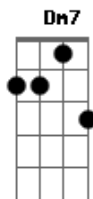

© ukulele-chords.com