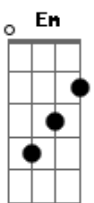

© ukulele-chords.com