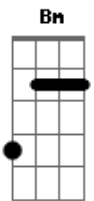

Harry Styles - Keep Driving

tom:
 Capostraste na 2ª casa

[Verse 1]

G Bm
 Black and white film camera
 Em Bm
 Yellow sunglasses
 G
 Ash tray
 Swimming pool
 Bm
 Hot wax
 Em Bm
 Jump off the roof

[Chorus]

C D G
 A small concern with how the engine sounds
 C D G
 We held darkness in withheld clouds
 C
 I would ask
 D G Bm Em Bm
 "Should we just keep driving?"

[Verse 2]

G
 Maple syrup
 Bm
 Coffee
 Em Bm
 Pancakes for two
 G
 Hash brown
 Egg yolk
 Bm Em Bm
 I will always love you

[Chorus]

Acordes

© ukulele-chords.com

© ukulele-chords.com

© ukulele-chords.com

© ukulele-chords.com