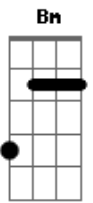

Harry Styles - Keep Driving

tom:
 Capostraste na 2ª casa

[Verse 1]

G Bm
 Black and white film camera
 Em Bm
 Yellow sunglasses
 G
 Ash tray
 Swimming pool
 Bm
 Hot wax
 Em Bm
 Jump off the roof

[Chorus]

C D G
 A small concern with how the engine sounds
 C D G
 We held darkness in withheld clouds
 C
 I would ask
 D G Bm Em Bm
 "Should we just keep driving?"

[Verse 2]

G
 Maple syrup
 Bm
 Coffee
 Em Bm
 Pancakes for two
 G
 Hash brown
 Egg yolk
 Bm Em Bm
 I will always love you

[Chorus]

Acordes

© ukulele-chords.com

© ukulele-chords.com

© ukulele-chords.com

© ukulele-chords.com