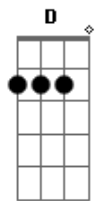

© ukulele-chords.com