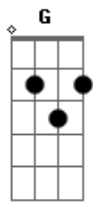

Harry Styles - Keep Driving

tom:
 Capostraste na 2ª casa

[Verse 1]

G Bm
 Black and white film camera
 Em Bm
 Yellow sunglasses
 G
 Ash tray
 Swimming pool
 Bm
 Hot wax
 Em Bm
 Jump off the roof

[Chorus]

C D G
 A small concern with how the engine sounds
 C D G
 We held darkness in withheld clouds
 C
 I would ask
 D G Bm Em Bm
 "Should we just keep driving?"

[Verse 2]

G
 Maple syrup
 Bm
 Coffee
 Em Bm
 Pancakes for two
 G
 Hash brown
 Egg yolk
 Bm Em Bm
 I will always love you

[Chorus]

Acordes

© ukulele-chords.com

© ukulele-chords.com

© ukulele-chords.com

© ukulele-chords.com