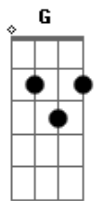

# Harry Styles - Keep Driving

tom:  
 Capostraste na 2ª casa

[Verse 1]

G Bm  
 Black and white film camera  
 Em Bm  
 Yellow sunglasses  
 G  
 Ash tray  
 Swimming pool  
 Bm  
 Hot wax  
 Em Bm  
 Jump off the roof

[Chorus]

C D G  
 A small concern with how the engine sounds  
 C D G  
 We held darkness in withheld clouds  
 C  
 I would ask  
 D G Bm Em Bm  
 "Should we just keep driving?"

[Verse 2]

G  
 Maple syrup  
 Bm  
 Coffee  
 Em Bm  
 Pancakes for two  
 G  
 Hash brown  
 Egg yolk  
 Bm Em Bm  
 I will always love you