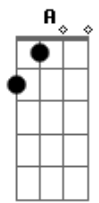

Harry Styles - Keep Driving

tom:
 Capostraste na 2ª casa

[Verse 1]

G Bm
 Black and white film camera
 Em Bm
 Yellow sunglasses
 G
 Ash tray
 Swimming pool
 Bm
 Hot wax
 Em Bm
 Jump off the roof

[Chorus]

C D G
 A small concern with how the engine sounds
 C D G
 We held darkness in withheld clouds
 C
 I would ask
 D G Bm Em Bm
 "Should we just keep driving?"

[Verse 2]

G
 Maple syrup
 Bm
 Coffee
 Em Bm
 Pancakes for two
 G
 Hash brown
 Egg yolk
 Bm Em Bm
 I will always love you

[Chorus]

Acordes

© ukulele-chords.com

© ukulele-chords.com

© ukulele-chords.com

© ukulele-chords.com