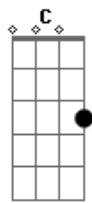

Harry Styles - Keep Driving

tom:
 Capostraste na 2ª casa

[Verse 1]

G Bm
 Black and white film camera
 Em Bm
 Yellow sunglasses
 G
 Ash tray
 Swimming pool
 Bm
 Hot wax
 Em Bm
 Jump off the roof

[Chorus]

C D G
 A small concern with how the engine sounds
 C D G
 We held darkness in withheld clouds
 C
 I would ask
 D G Bm Em Bm
 "Should we just keep driving?"

[Verse 2]

G
 Maple syrup
 Bm
 Coffee
 Em Bm
 Pancakes for two
 G
 Hash brown
 Egg yolk
 Bm Em Bm
 I will always love you

[Chorus]

Acordes

© ukulele-chords.com

© ukulele-chords.com

© ukulele-chords.com

© ukulele-chords.com