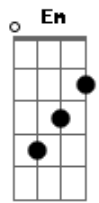

Harry Styles - Keep Driving

tom:
 Capostraste na 2ª casa

[Verse 1]

G Bm
 Black and white film camera
 Em Bm
 Yellow sunglasses
 G
 Ash tray
 Swimming pool
 Bm
 Hot wax
 Em Bm
 Jump off the roof

[Chorus]

C D G
 A small concern with how the engine sounds
 C D G
 We held darkness in withheld clouds
 C
 I would ask
 D G Bm Em Bm
 "Should we just keep driving?"

[Verse 2]

G
 Maple syrup
 Bm
 Coffee
 Em Bm
 Pancakes for two
 G
 Hash brown
 Egg yolk
 Bm Em Bm
 I will always love you

[Chorus]

Acordes

© ukulele-chords.com

© ukulele-chords.com

© ukulele-chords.com

© ukulele-chords.com