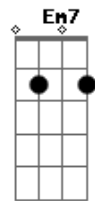

© ukulele-chords.com

C D G
A small concern with how the engine sounds
C D G
We held darkness in withheld clouds
C
I would ask
D G
"Should we just keep driving?"
Bm Em7 Bm
Should we just keep driving?

[Bridge]

Bm
Passports in foot wells
C
Kiss her and don't tells
D
Wine glass, puff pass
Em G
Tea with cyborgs
Bm
Riot America
C
Science and edibles
D Em G
Life hacks going viral in the bathroom
Bm
Cocaine, side boob
C
Choke her with a sea view
D
Toothache, bad move
Em G
Just act normal
Bm
Mocha pot, Monday
C D
It's all good, hey you

[Final]

G Bm Em
Should we just keep driving?
Bm G Bm Em
Should we just keep driving?
Should we just keep driving?