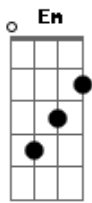

Harry Styles - Keep Driving

tom:
 Capostraste na 2ª casa

[Verse 1]

G Bm
 Black and white film camera
 Em Bm
 Yellow sunglasses
 G
 Ash tray
 Swimming pool
 Bm
 Hot wax
 Em Bm
 Jump off the roof

[Chorus]

C D G
 A small concern with how the engine sounds
 C D G
 We held darkness in withheld clouds
 C
 I would ask
 D G Bm Em Bm
 "Should we just keep driving?"

[Verse 2]

G
 Maple syrup
 Bm
 Coffee
 Em Bm
 Pancakes for two
 G
 Hash brown
 Egg yolk
 Bm Em Bm
 I will always love you

[Chorus]

Acordes

© ukulele-chords.com

© ukulele-chords.com

© ukulele-chords.com

© ukulele-chords.com