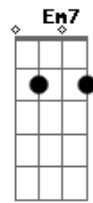

© ukulele-chords.com

C D G
A small concern with how the engine sounds
C D G
We held darkness in withheld clouds
C
I would ask
D G
"Should we just keep driving?"
Bm Em7 Bm
Should we just keep driving?

[Bridge]

Bm
Passports in foot wells
C
Kiss her and don't tells
D
Wine glass, puff pass
Em G
Tea with cyborgs
Bm
Riot America
C
Science and edibles
D Em G
Life hacks going viral in the bathroom
Bm
Cocaine, side boob
C
Choke her with a sea view
D
Toothache, bad move
Em G
Just act normal
Bm
Mocha pot, Monday
C D
It's all good, hey you

[Final]

G Bm Em
Should we just keep driving?
Bm G Bm Em
Should we just keep driving?
Should we just keep driving?