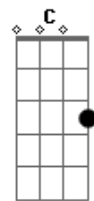

Harry Styles - Keep Driving

tom:
 Capostraste na 2ª casa

[Verse 1]

G Bm
 Black and white film camera
 Em Bm
 Yellow sunglasses
 G
 Ash tray
 Swimming pool
 Bm
 Hot wax
 Em Bm
 Jump off the roof

[Chorus]

C D G
 A small concern with how the engine sounds
 C D G
 We held darkness in withheld clouds
 C
 I would ask
 D G Bm Em Bm
 "Should we just keep driving?"

[Verse 2]

G
 Maple syrup
 Bm
 Coffee
 Em Bm
 Pancakes for two
 G
 Hash brown
 Egg yolk
 Bm Em Bm
 I will always love you

[Chorus]

Acordes

© ukulele-chords.com

© ukulele-chords.com

© ukulele-chords.com

© ukulele-chords.com