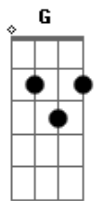

Harry Styles - Keep Driving

tom:
 Capostraste na 2ª casa

[Verse 1]

G Bm
 Black and white film camera
 Em Bm
 Yellow sunglasses
 G
 Ash tray
 Swimming pool
 Bm
 Hot wax
 Em Bm
 Jump off the roof

[Chorus]

C D G
 A small concern with how the engine sounds
 C D G
 We held darkness in withheld clouds
 C
 I would ask
 D G Bm Em Bm
 "Should we just keep driving?"

[Verse 2]

G
 Maple syrup
 Bm
 Coffee
 Em Bm
 Pancakes for two
 G
 Hash brown
 Egg yolk
 Bm Em Bm
 I will always love you

[Chorus]

Acordes

© ukulele-chords.com

© ukulele-chords.com

© ukulele-chords.com

© ukulele-chords.com