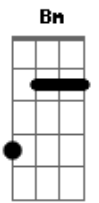

Harry Styles - Keep Driving

tom:
 Capostraste na 2ª casa

[Verse 1]

G Bm
 Black and white film camera
 Em Bm
 Yellow sunglasses
 G
 Ash tray
 Swimming pool
 Bm
 Hot wax
 Em Bm
 Jump off the roof

[Chorus]

C D G
 A small concern with how the engine sounds
 C D G
 We held darkness in withheld clouds
 C
 I would ask
 D G Bm Em Bm
 "Should we just keep driving?"

[Verse 2]

G
 Maple syrup
 Bm
 Coffee
 Em Bm
 Pancakes for two
 G
 Hash brown
 Egg yolk
 Bm Em Bm
 I will always love you

[Chorus]

Acordes

© ukulele-chords.com

© ukulele-chords.com

© ukulele-chords.com

© ukulele-chords.com