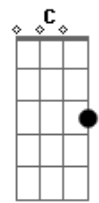

Harry Styles - Keep Driving

tom:
 Capostraste na 2ª casa

[Verse 1]

G Bm
 Black and white film camera
 Em Bm
 Yellow sunglasses
 G
 Ash tray
 Swimming pool
 Bm
 Hot wax
 Em Bm
 Jump off the roof

[Chorus]

C D G
 A small concern with how the engine sounds
 C D G
 We held darkness in withheld clouds
 C
 I would ask
 D G Bm Em Bm
 "Should we just keep driving?"

[Verse 2]

G
 Maple syrup
 Bm
 Coffee
 Em Bm
 Pancakes for two
 G
 Hash brown
 Egg yolk
 Bm Em Bm
 I will always love you

[Chorus]

Acordes

© ukulele-chords.com

© ukulele-chords.com

© ukulele-chords.com

© ukulele-chords.com