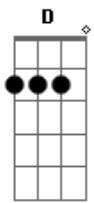

© ukulele-chords.com