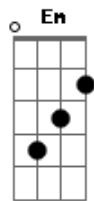

Harry Styles - Keep Driving

tom:
 Capostraste na 2ª casa

[Verse 1]

G Bm
 Black and white film camera
 Em Bm
 Yellow sunglasses
 G
 Ash tray
 Swimming pool
 Bm
 Hot wax
 Em Bm
 Jump off the roof

[Chorus]

C D G
 A small concern with how the engine sounds
 C D G
 We held darkness in withheld clouds
 C
 I would ask
 D G Bm Em Bm
 "Should we just keep driving?"

[Verse 2]

G
 Maple syrup
 Bm
 Coffee
 Em Bm
 Pancakes for two
 G
 Hash brown
 Egg yolk
 Bm Em Bm
 I will always love you

[Chorus]

Acordes

© ukulele-chords.com

© ukulele-chords.com

© ukulele-chords.com

© ukulele-chords.com