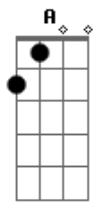

Harry Styles - Keep Driving

tom:
 Capostraste na 2ª casa

[Verse 1]

G Bm
 Black and white film camera
 Em Bm
 Yellow sunglasses
 G
 Ash tray
 Swimming pool
 Bm
 Hot wax
 Em Bm
 Jump off the roof

[Chorus]

C D G
 A small concern with how the engine sounds
 C D G
 We held darkness in withheld clouds
 C
 I would ask
 D G Bm Em Bm
 "Should we just keep driving?"

[Verse 2]

G
 Maple syrup
 Bm
 Coffee
 Em Bm
 Pancakes for two
 G
 Hash brown
 Egg yolk
 Bm Em Bm
 I will always love you

[Chorus]

Acordes

© ukulele-chords.com

© ukulele-chords.com

© ukulele-chords.com

© ukulele-chords.com