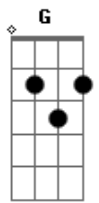

Harry Styles - Keep Driving

tom:
 Capostraste na 2ª casa

[Verse 1]

G Bm
 Black and white film camera
 Em Bm
 Yellow sunglasses
 G
 Ash tray
 Swimming pool
 Bm
 Hot wax
 Em Bm
 Jump off the roof

[Chorus]

C D G
 A small concern with how the engine sounds
 C D G
 We held darkness in withheld clouds
 C
 I would ask
 D G Bm Em Bm
 "Should we just keep driving?"

[Verse 2]

G
 Maple syrup
 Bm
 Coffee
 Em Bm
 Pancakes for two
 G
 Hash brown
 Egg yolk
 Bm Em Bm
 I will always love you

[Chorus]

Acordes

© ukulele-chords.com

© ukulele-chords.com

© ukulele-chords.com

© ukulele-chords.com