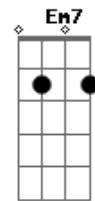

© ukulele-chords.com

C D G
A small concern with how the engine sounds
C D G
We held darkness in withheld clouds
C
I would ask
D G
"Should we just keep driving?"
Bm Em7 Bm
Should we just keep driving?

[Bridge]

Bm
Passports in foot wells
C
Kiss her and don't tells
D
Wine glass, puff pass
Em G
Tea with cyborgs
Bm
Riot America
C
Science and edibles
D Em G
Life hacks going viral in the bathroom
Bm
Cocaine, side boob
C
Choke her with a sea view
D
Toothache, bad move
Em G
Just act normal
Bm
Mocha pot, Monday
C D
It's all good, hey you

[Final]

G Bm Em
Should we just keep driving?
Bm G Bm Em
Should we just keep driving?
Should we just keep driving?