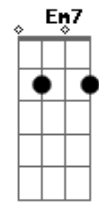

© ukulele-chords.com

C D G
A small concern with how the engine sounds
C D G
We held darkness in withheld clouds
C
I would ask
D G
"Should we just keep driving?"
Bm Em7 Bm
Should we just keep driving?

[Bridge]

Bm
Passports in foot wells
C
Kiss her and don't tells
D
Wine glass, puff pass
Em G
Tea with cyborgs
Bm
Riot America
C
Science and edibles
D Em G
Life hacks going viral in the bathroom
Bm
Cocaine, side boob
C
Choke her with a sea view
D
Toothache, bad move
Em G
Just act normal
Bm
Mocha pot, Monday
C D
It's all good, hey you

[Final]

G Bm Em
Should we just keep driving?
Bm G Bm Em
Should we just keep driving?
Should we just keep driving?