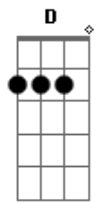

© ukulele-chords.com