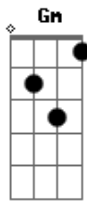

ukulele-chords.com