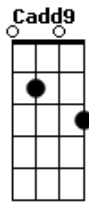

ukulele-chords.com