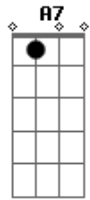

© ukulele-chords.com