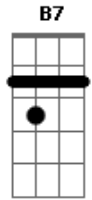

© ukulele-chords.com