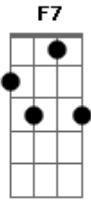

© ukulele-chords.com

© ukulele-chords.com