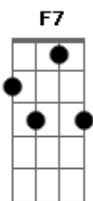

© ukulele-chords.com