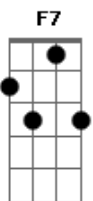

© ukulele-chords.com