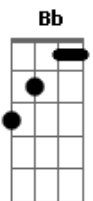

© ukulele-chords.com

© ukulele-chords.com