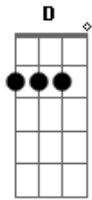

Harry Nilsson - Me And My Arrow

Tom: D

Bb **F7**
Me and my arrow..straighter than narrow
F7 **Bb**
Wherever we go, everyone knows..it's me
And my arrow

Bb **F7**
Me and my arrow..taking the high road
F7 **Bb**
Wherever we go, everyone knows..it's me
And my arrow

Em **A7**
And in the morning when i wake up..she may
D **B7**
Be gone, i don't know
Em **A7**
And if we make up, just to break up..i'll
D **B7**

Carry on, oh, yes, i will

Bb
Me and my arrow (doo-doo-doo-doot-doo-doo-
F7
Doo-doot) straighter than narrow..wherever
Bb
We go, everyone knows, it's me and my arrow

Bb **F7**
Me and my arrow..me and my arrow
F7
Me and my arrow..me and my arrow
Bb
Me and my arrow..me and my arrow

Bb
Me and my arrow (doo-doo-doo-doot-doo-doo-
F7
Doo-doot) straighter than narrow..wherever
Bb
We go, everyone knows, it's me and my arrow

Acordes