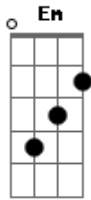

Harry Nilsson - Me And My Arrow

Tom: D

Bb **F7**
Me and my arrow..straighter than narrow
F7 **Bb**
Wherever we go, everyone knows..it's me
And my arrow

Bb **F7**
Me and my arrow..taking the high road
F7 **Bb**
Wherever we go, everyone knows..it's me
And my arrow

Em **A7**
And in the morning when i wake up..she may
D **B7**
Be gone, i don't know
Em **A7**
And if we make up, just to break up..i'll
D **B7**

Carry on, oh, yes, i will

Bb
Me and my arrow (doo-doo-doo-doot-doo-doo-
F7
Doo-doot) straighter than narrow..wherever
Bb
We go, everyone knows, it's me and my arrow

Bb **F7**
Me and my arrow..me and my arrow
F7
Me and my arrow..me and my arrow
Bb
Me and my arrow..me and my arrow

Bb
Me and my arrow (doo-doo-doo-doot-doo-doo-
F7
Doo-doot) straighter than narrow..wherever
Bb
We go, everyone knows, it's me and my arrow

Acordes

© ukulele-chords.com

© ukulele-chords.com

© ukulele-chords.com

© ukulele-chords.com

© ukulele-chords.com

© ukulele-chords.com