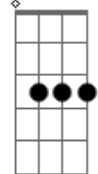

© ukulele-chords.com

Cm