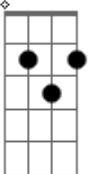

# Harmonia do Samba - Joga O Laço

Tom: Eb

(ntro 4x) Eb Fm Bb7

(solo) G Eb G C C C Bb C  
 D C Bb A Ab G Eb G C  
 C C G Eb G C C C Bb  
 C D C Bb A Ab G Eb G  
 C C C G Ab Bb C Bb C D Eb

Eb Fm Bb7

Eu vim de lá do Nordeste

Sou o rei do meu pedaço

Fm

Vejo menina bonita

Bb7 Eb  
 E joga logo o laço

0 joga o laço pro ar Fm Bb7

Eb  
 Eu sou peão

0 joga o laço pro ar Fm

Bb7 Eb Eb Eb  
 Lá no sul ou no sertão

Eb Cm  
 Então rodou , rodou

Ab Bb7 Eb  
 Rodou , rodou , rodou

Cm Eb  
 Rodou joguei

Eb Cm  
 Então rodou , rodou

Ab Bb7 Eb  
 Rodou , rodou , rodou

Bb7 Eb  
 Rodou joguei

Eb Fm  
 Toc, podoc, podoc, toc

Bb7 Eb  
 Podoc, podoc, toc, podoc

## Acordes

Eb

© ukulele-chords.com

Fm

© ukulele-chords.com

Bb7

© ukulele-chords.com

G