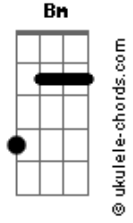

Harmless - Pier Café

tom:

Bm

Riff Principal

Acordes

Riff Final

E|-----|