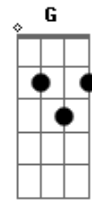

ukulele-chords.com

She says what she does

Eb F Gm
How can we hang on to a dream?
Eb F G
How can it really be the way it seems?

(Gm F Eb)
(D Cm D)

Gm F Eb D
What can I say, she's walking away
Cm F
From what we've seen
Gm F Eb D
What can I do, still loving you
Cm D
It's all a dream

Eb F Gm
How can we hang on to a dream?
Eb F G
How can it really be the way it seems?

Eb F Gm
How can we hang on to a dream?