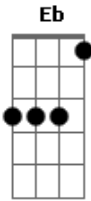

ukulele-chords.com