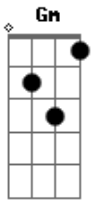

Tim Hardin - How Can We Hang On To a Dream

tom:

Intro: Gm F Eb D

Gm F Eb D
What can I say, she's walking away
Cm F
From what we've seen
Gm F Eb D
What can I do, still loving you
Cm D
It's all a dream

Eb F Gm
How can we hang on to a dream?
Eb F G
How can it really be the way it seems?

Gm F Eb D
What can I do, she's saying we're through
Cm F
With how it was
Gm F Eb D
What will I try, I still don't see why
Cm D

Acordes

ukulele-chords.com