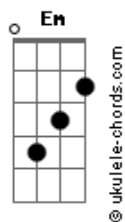

Hard N'dogs - Slow Pug

tom:

Intro: **Em7** **C** **B** **Bb** **A**

Em7
Run against the time

Oh, don't you flee

From your destination

Time is counting, being fast

And coll is your best behaviour

C7 **B7** **D7**
Hold my paw, let's fly away

(**Em7** **Em7** **Em7** **Em7**)

C7
Far away from all this darkness

(**B7** **D7** **Em7**)
(**Em7** **Em7** **Em7**)

Exploding like a hurricane

(**Em7** **Em7** **Em7** **Em7**)
(**Em7** **C** **B** **Bb** **A**)

Em7
Something get over me

Reason to be so slow like that

Wasting my time and descending to hell

Acordes

Should I go straight like a slow pug?

C7 **B7** **D7**
Hold my paw, let's fly away!

(**Em7** **Em7** **Em7** **Em7**)

C7 **B7**
Far away from this town

Cadd9 **Em**
Oh oh oh, slow pug

Cadd9 **Em**
Oh oh oh, slow and hungry!

C7 **B7**
Your time has arrived

(**D7** **Em7** **Em7**)
(**Em7** **Em7**)

Em7 **Em7** **Em7** **Em7**
To change tomorrow!

[Solo] **Em7** **Am** **Bb**
Cm **Db** **Dm** **Eb**

Cadd9 **Em**
Oh oh oh, slow pug

Cadd9 **Em**
Oh oh oh, slow and hungry!

C7 **B7**
Your time has arrived

(**D7** **Em7** **Em7** **Em7** **Em7**)

Em7 **Em7** **Em7** **Em7**
To change tomorrow!