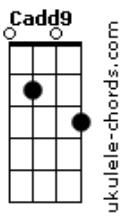

C7 **B7** **D7**
Hold my paw, let's fly away

(**Em7** **Em7** **Em7** **Em7**)

C7
Far away from all this darkness

(**B7** **D7** **Em7**)
(**Em7** **Em7** **Em7**)

Exploding like a hurricane

(**Em7** **Em7** **Em7** **Em7**)
(**Em7** **C** **B** **Bb** **A**)

Em7
Something get over me

Reason to be so slow like that

Wasting my time and descending to hell

Acordes

Should I go straight like a slow pug?

C7 **B7** **D7**
Hold my paw, let's fly away!

(**Em7** **Em7** **Em7** **Em7**)