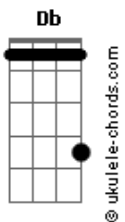

C7 **B7** **D7**
Hold my paw, let's fly away

(**Em7** **Em7** **Em7** **Em7**)

C7
Far away from all this darkness

(**B7** **D7** **Em7**)
(**Em7** **Em7** **Em7**)

Exploding like a hurricane

(**Em7** **Em7** **Em7** **Em7**)
(**Em7** **C** **B** **Bb** **A**)

Em7
Something get over me

Reason to be so slow like that

Wasting my time and descending to hell

Acordes

Should I go straight like a slow pug?

C7 **B7** **D7**
Hold my paw, let's fly away!

(**Em7** **Em7** **Em7** **Em7**)