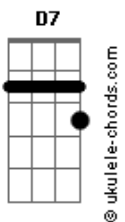

C7 **B7** **D7**
Hold my paw, let's fly away

(**Em7** **Em7** **Em7** **Em7**)

C7
Far away from all this darkness

(**B7** **D7** **Em7**)
(**Em7** **Em7** **Em7**)

Exploding like a hurricane

(**Em7** **Em7** **Em7** **Em7**)
(**Em7** **C** **B** **Bb** **A**)

Em7
Something get over me

Reason to be so slow like that

Wasting my time and descending to hell

Acordes

Should I go straight like a slow pug?

C7 **B7** **D7**
Hold my paw, let's fly away!

(**Em7** **Em7** **Em7** **Em7**)