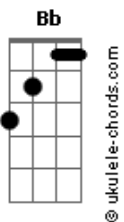

C7 **B7** **D7**
Hold my paw, let's fly away

(**Em7** **Em7** **Em7** **Em7**)

C7
Far away from all this darkness

(**B7** **D7** **Em7**)
(**Em7** **Em7** **Em7**)

Exploding like a hurricane

(**Em7** **Em7** **Em7** **Em7**)
(**Em7** **C** **B** **Bb** **A**)

Em7
Something get over me

Reason to be so slow like that

Wasting my time and descending to hell

Acordes

Should I go straight like a slow pug?

C7 **B7** **D7**
Hold my paw, let's fly away!

(**Em7** **Em7** **Em7** **Em7**)