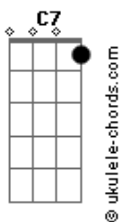

C7 **B7** **D7**
Hold my paw, let's fly away

(**Em7** **Em7** **Em7** **Em7**)

C7
Far away from all this darkness

(**B7** **D7** **Em7**)
(**Em7** **Em7** **Em7**)

Exploding like a hurricane

(**Em7** **Em7** **Em7** **Em7**)
(**Em7** **C** **B** **Bb** **A**)

Em7
Something get over me

Reason to be so slow like that

Wasting my time and descending to hell

Acordes

Should I go straight like a slow pug?

C7 **B7** **D7**
Hold my paw, let's fly away!

(**Em7** **Em7** **Em7** **Em7**)