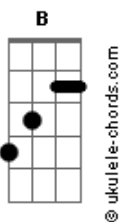

C7 **B7** **D7**
Hold my paw, let's fly away

(**Em7** **Em7** **Em7** **Em7**)

C7
Far away from all this darkness

(**B7** **D7** **Em7**)
(**Em7** **Em7** **Em7**)

Exploding like a hurricane

(**Em7** **Em7** **Em7** **Em7**)
(**Em7** **C** **B** **Bb** **A**)

Em7
Something get over me

Reason to be so slow like that

Wasting my time and descending to hell

Acordes

Should I go straight like a slow pug?

C7 **B7** **D7**
Hold my paw, let's fly away!

(**Em7** **Em7** **Em7** **Em7**)