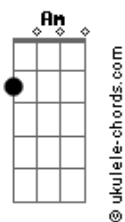

C7 **B7** **D7**
Hold my paw, let's fly away

(**Em7** **Em7** **Em7** **Em7**)

C7
Far away from all this darkness

(**B7** **D7** **Em7**)
(**Em7** **Em7** **Em7**)

Exploding like a hurricane

(**Em7** **Em7** **Em7** **Em7**)
(**Em7** **C** **B** **Bb** **A**)

Em7
Something get over me

Reason to be so slow like that

Wasting my time and descending to hell

Acordes

Should I go straight like a slow pug?

C7 **B7** **D7**
Hold my paw, let's fly away!

(**Em7** **Em7** **Em7** **Em7**)