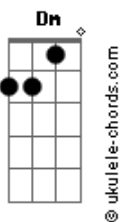

C7 **B7** **D7**
Hold my paw, let's fly away

(**Em7** **Em7** **Em7** **Em7**)

C7
Far away from all this darkness

(**B7** **D7** **Em7**)
(**Em7** **Em7** **Em7**)

Exploding like a hurricane

(**Em7** **Em7** **Em7** **Em7**)
(**Em7** **C** **B** **Bb** **A**)

Em7
Something get over me

Reason to be so slow like that

Wasting my time and descending to hell

Acordes

Should I go straight like a slow pug?

C7 **B7** **D7**
Hold my paw, let's fly away!

(**Em7** **Em7** **Em7** **Em7**)