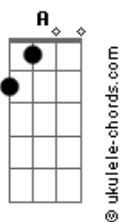

C7 **B7** **D7**
Hold my paw, let's fly away

(**Em7** **Em7** **Em7** **Em7**)

C7
Far away from all this darkness

(**B7** **D7** **Em7**)
(**Em7** **Em7** **Em7**)

Exploding like a hurricane

(**Em7** **Em7** **Em7** **Em7**)
(**Em7** **C** **B** **Bb** **A**)

Em7
Something get over me

Reason to be so slow like that

Wasting my time and descending to hell

Acordes

Should I go straight like a slow pug?

C7 **B7** **D7**
Hold my paw, let's fly away!

(**Em7** **Em7** **Em7** **Em7**)