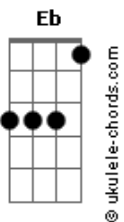

C7 **B7** **D7**
Hold my paw, let's fly away

(**Em7** **Em7** **Em7** **Em7**)

C7
Far away from all this darkness

(**B7** **D7** **Em7**)
(**Em7** **Em7** **Em7**)

Exploding like a hurricane

(**Em7** **Em7** **Em7** **Em7**)
(**Em7** **C** **B** **Bb** **A**)

Em7
Something get over me

Reason to be so slow like that

Wasting my time and descending to hell

Acordes

Should I go straight like a slow pug?

C7 **B7** **D7**
Hold my paw, let's fly away!

(**Em7** **Em7** **Em7** **Em7**)