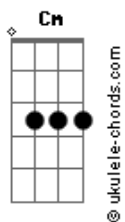

C7 **B7** **D7**
Hold my paw, let's fly away

(**Em7** **Em7** **Em7** **Em7**)

C7
Far away from all this darkness

(**B7** **D7** **Em7**)
(**Em7** **Em7** **Em7**)

Exploding like a hurricane

(**Em7** **Em7** **Em7** **Em7**)
(**Em7** **C** **B** **Bb** **A**)

Em7
Something get over me

Reason to be so slow like that

Wasting my time and descending to hell

Acordes

Should I go straight like a slow pug?

C7 **B7** **D7**
Hold my paw, let's fly away!

(**Em7** **Em7** **Em7** **Em7**)