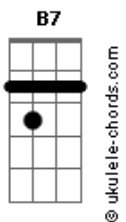

C7 **B7** **D7**
Hold my paw, let's fly away

(**Em7** **Em7** **Em7** **Em7**)

C7
Far away from all this darkness

(**B7** **D7** **Em7**)
(**Em7** **Em7** **Em7**)

Exploding like a hurricane

(**Em7** **Em7** **Em7** **Em7**)
(**Em7** **C** **B** **Bb** **A**)

Em7
Something get over me

Reason to be so slow like that

Wasting my time and descending to hell

Acordes

Should I go straight like a slow pug?

C7 **B7** **D7**
Hold my paw, let's fly away!

(**Em7** **Em7** **Em7** **Em7**)