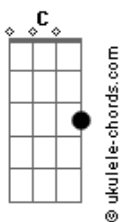

Hard N'dogs - Slow Pug

tom:

Intro: **Em7** **C** **B** **Bb** **A**

Em7
Run against the time

Oh, don't you flee

From your destination

Time is counting, being fast

And coll is your best behaviour

C7 **B7** **D7**
Hold my paw, let's fly away

(**Em7** **Em7** **Em7** **Em7**)

C7
Far away from all this darkness

(**B7** **D7** **Em7**)
(**Em7** **Em7** **Em7**)

Exploding like a hurricane

(**Em7** **Em7** **Em7** **Em7**)
(**Em7** **C** **B** **Bb** **A**)

Em7
Something get over me

Reason to be so slow like that

Wasting my time and descending to hell

Acordes

Should I go straight like a slow pug?

C7 **B7** **D7**
Hold my paw, let's fly away!

(**Em7** **Em7** **Em7** **Em7**)

C7 **B7**
Far away from this town

Cadd9 **Em**
Oh oh oh, slow pug

Cadd9 **Em**
Oh oh oh, slow and hungry!

C7 **B7**
Your time has arrived

(**D7** **Em7** **Em7**)
(**Em7** **Em7**)

Em7 **Em7** **Em7** **Em7**
To change tomorrow!

[Solo] **Em7** **Am** **Bb**
Cm **Db** **Dm** **Eb**

Cadd9 **Em**
Oh oh oh, slow pug

Cadd9 **Em**
Oh oh oh, slow and hungry!

C7 **B7**
Your time has arrived

(**D7** **Em7** **Em7** **Em7** **Em7**)

Em7 **Em7** **Em7** **Em7**
To change tomorrow!