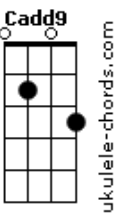

Hard N'dogs - Slow Pug

tom:

Intro: **Em7** **C** **B** **Bb** **A**

Em7
Run against the time

Oh, don't you flee

From your destination

Time is counting, being fast

And coll is your best behaviour

C7 **B7** **D7**
Hold my paw, let's fly away

(**Em7** **Em7** **Em7** **Em7**)

C7
Far away from all this darkness

(**B7** **D7** **Em7**)
(**Em7** **Em7** **Em7**)

Exploding like a hurricane

(**Em7** **Em7** **Em7** **Em7**)
(**Em7** **C** **B** **Bb** **A**)

Em7
Something get over me

Reason to be so slow like that

Wasting my time and descending to hell

Acordes

Should I go straight like a slow pug?

C7 **B7** **D7**
Hold my paw, let's fly away!

(**Em7** **Em7** **Em7** **Em7**)

C7 **B7**
Far away from this town

Cadd9 **Em**
Oh oh oh, slow pug

Cadd9 **Em**
Oh oh oh, slow and hungry!

C7 **B7**
Your time has arrived

(**D7** **Em7** **Em7**)
(**Em7** **Em7**)

Em7 **Em7** **Em7** **Em7**
To change tomorrow!

[Solo] **Em7** **Am** **Bb**
Cm **Db** **Dm** **Eb**

Cadd9 **Em**
Oh oh oh, slow pug

Cadd9 **Em**
Oh oh oh, slow and hungry!

C7 **B7**
Your time has arrived

(**D7** **Em7** **Em7** **Em7** **Em7**)

Em7 **Em7** **Em7** **Em7**
To change tomorrow!