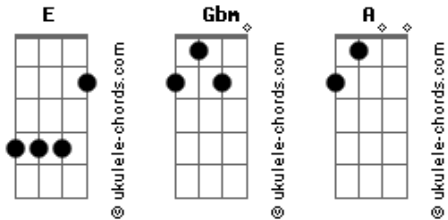

# Harbour - Rinse Me Down

Tom: E  
Intro: E Gbm A E

E Gbm  
Rinse me down, down down  
A  
Still see your smile, crooked and mild, but beautiful E  
E Gbm  
Rinse down now, down down  
A A  
My hands ae tied now, but she's beautiful E

## Acordes

She's getting harder to hold on to, now  
A  
But I still see her smile, crooked and mild, but beautiful E  
E Gbm  
Rinse me down, now, down down  
A A  
My hands are tied, now, but she's beautiful E  
  
E A  
So, sleep, now  
E A  
One day we'll see E  
Eachother again  
E A  
So, sleep, now  
E A  
One day we'll see E  
Eachother again