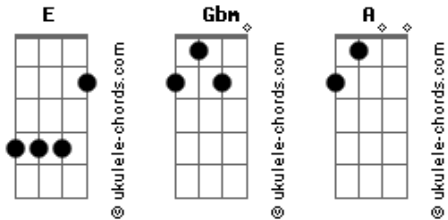

Harbour - Rinse Me Down

Tom: E
Intro: E Gbm A E

E Gbm
Rinse me down, down down
A
Still see your smile, crooked and mild, but beautiful E
E Gbm
Rinse down now, down down
A A
My hands are tied now, but she's beautiful E

E A
Sleep, now
E A
One day we'll see
(E Gbm A E)

E Gbm

Acordes

She's getting harder to hold on to, now
A
But I still see her smile, crooked and mild, but beautiful E
E Gbm
Rinse me down, now, down down
A A
My hands are tied, now, but she's beautiful E
E A
So, sleep, now
E A
One day we'll see E
Eachother again
E A
So, sleep, now
E A
One day we'll see E
Eachother again E