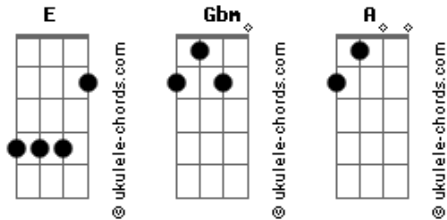

Harbour - Rinse Me Down

Tom: E
Intro: E Gbm A E

E Gbm
Rinse me down, down down
A
Still see your smile, crooked and mild, but beautiful E
E Gbm
Rinse down now, down down
A A
My hands are tied now, but she's beautiful E

E A
Sleep, now
E A
One day we'll see
(E Gbm A E)

E Gbm

Acordes

She's getting harder to hold on to, now
A
But I still see her smile, crooked and mild, but beautiful E
E Gbm
Rinse me down, now, down down
A A
My hands are tied, now, but she's beautiful E