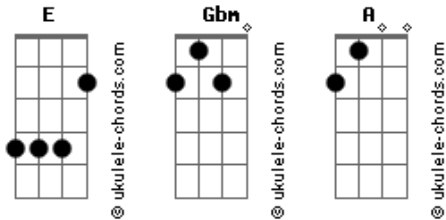

Harbour - Rinse Me Down

Tom: E
Intro: E Gbm A E

E Gbm
Rinse me down, down down
A
Still see your smile, crooked and mild, but beautiful E
E Gbm
Rinse down now, down down
A A
My hands ae tied now, but she's beautiful E

E A
Sleep, now
E A
One day we'll see
(E Gbm A E)

E Gbm

Acordes

She's getting harder to hold on to, now
A
But I still see her smile, crooked and mild, but beautiful E
E Gbm
Rinse me down, now, down down
A A
My hands are tied, now, but she's beautiful E