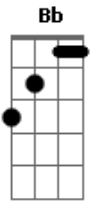

© ukulele-chords.com