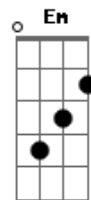

Hanson - The Walk

Tom: C

[Intro:] F G E(#5)# A

F G
Well deep in the woods where nothing is seen
Em F F F
A tightrope is strung to his heel

F G
And high on the walk he's down on one knee

Em F F F
He waits for the slow of the breeze

Am G G G7
I watch as he moves to the beat

F G
While I'm on the floor I watch from my seat

Em F F F
And watch as he sways with the trees

F G
And slowly he moves, but so elegantly

Em F
I'm more on the edge of my seat

Well high on the walk the tightrope it bends
And nobody knows where it ends

To win or to lose you're all on your own
Everyone must be alone

ACORDES:

F=13x23x

G=35x45x

E(#5)#=4x211x

A=x0223x

C=6x555x

Dm=x0023x

Bm(b5)=x2323x

obs: faça os acordes da intro dedilhados

Acordes

© ukulele-chords.com

© ukulele-chords.com

© ukulele-chords.com

© ukulele-chords.com