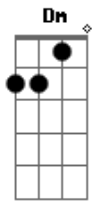

Hanson - The Walk

Tom: C

[Intro:] F G E(#5)# A

F G
Well deep in the woods where nothing is seen
Em F F F
A tightrope is strung to his heel

F G
And high on the walk he's down on one knee

Em F F F
He waits for the slow of the breeze

G E Am F
Oh, wow, look at him now, on his feet

G E Am
High up in the sky

F Bm
And every moment stands endlessly

Am G G G7
It feels as though time isn't moving

F Bm
And every second, one breath not to breathe

Am G G G7
I watch as he moves to the beat

F G
While I'm on the floor I watch from my seat

Em F F F
And watch as he sways with the trees

F G
And slowly he moves, but so elegantly

Em F
I'm more on the edge of my seat

G Em F
On the tightrope everything's bare

G Em F
All that there is, is from here to there

G Em F
On the tightrope the goal is quite clear

G E E E F
Don't lose yourself in your

F G E(#5)# A
Fear...

C C
Everyone waits on the walk

Dm G
Some are long and some small, but all of them tall

C C
Everyone must make a choice

Dm Bb
Will I go for it all, and possibly fall

Am G F G
E(#5)# A
The tightrope is thin I could possibly win on the walk

Well high on the walk the tightrope it bends
And nobody knows where it ends

To win or to lose you're all on your own
Everyone must be alone

ACORDES:

F=13x23x

G=35x45x

E(#5)#=4x211x

A=x0223x

C=6x555x

Dm=x0023x

Bm(b5)=x2323x

obs: faça os acordes da intro dedilhados

Acordes

© ukulele-chords.com

© ukulele-chords.com

© ukulele-chords.com

© ukulele-chords.com

© ukulele-chords.com

© ukulele-chords.com

© ukulele-chords.com

© ukulele-chords.com

© ukulele-chords.com

© ukulele-chords.com

© ukulele-chords.com