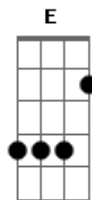

© ukulele-chords.com