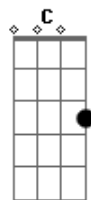

Hanson - The Walk

Tom: C

[Intro:] F G E(#5)# A

F G
Well deep in the woods where nothing is seen
Em F F F
A tightrope is strung to his heel

F G
And high on the walk he's down on one knee

Em F F F
He waits for the slow of the breeze

Am G G G7
I watch as he moves to the beat

F G
While I'm on the floor I watch from my seat

Em F F F
And watch as he sways with the trees

F G
And slowly he moves, but so elegantly

Em F
I'm more on the edge of my seat

Well high on the walk the tightrope it bends
And nobody knows where it ends

To win or to lose you're all on your own
Everyone must be alone

ACORDES:

F=13x23x

G=35x45x

E(#5)#=4x211x

A=x0223x

C=6x555x

Dm=x0023x

Bm(b5)=x2323x

obs: faça os acordes da intro dedilhados

Acordes

© ukulele-chords.com

© ukulele-chords.com

© ukulele-chords.com

© ukulele-chords.com