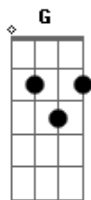

Hanson - The Walk

Tom: C

[Intro:] F G E(#5)# A

F G
Well deep in the woods where nothing is seen
Em F F F
A tightrope is strung to his heel

F G
And high on the walk he's down on one knee

Em F F F
He waits for the slow of the breeze

Am G G G7
I watch as he moves to the beat

F G
While I'm on the floor I watch from my seat

Em F F F
And watch as he sways with the trees

F G
And slowly he moves, but so elegantly

Em F
I'm more on the edge of my seat

Well high on the walk the tightrope it bends
And nobody knows where it ends

To win or to lose you're all on your own
Everyone must be alone

ACORDES:

F=13x23x

G=35x45x

E(#5)#=4x211x

A=x0223x

C=6x555x

Dm=x0023x

Bm(b5)=x2323x

obs: faça os acordes da intro dedilhados

Acordes

© ukulele-chords.com

© ukulele-chords.com

© ukulele-chords.com

© ukulele-chords.com