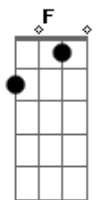

Hanson - The Walk

Tom: C

[Intro:] F G E(#5)# A

F G
Well deep in the woods where nothing is seen
Em F F F7M
A tightrope is strung to his heel

F G
And high on the walk he's down on one knee

Em F F F7M
He waits for the slow of the breeze

G E Am F
Oh, wow, look at him now, on his feet

G E Am
High up in the sky

F Bm7
And every moment stands endlessly

Am G G G7
It feels as though time isn't moving

F Bm7
And every second, one breath not to breathe

Am G G G7
I watch as he moves to the beat

F G
While I'm on the floor I watch from my seat

Em F F F7M
And watch as he sways with the trees

F G
And slowly he moves, but so elegantly

Em F
I'm more on the edge of my seat

G Em F
On the tightrope everything's bare

G Em F
All that there is, is from here to there

G Em F
On the tightrope the goal is quite clear

G E E E F
Don't lose yourself in your

F G E(#5)# A
Fear...

C C
Everyone waits on the walk

Dm G
Some are long and some small, but all of them tall

C C
Everyone must make a choice

Dm Bb
Will I go for it all, and possibly fall

Am G F G
E(#5)# A

The tightrope is thin I could possibly win on the walk

Well high on the walk the tightrope it bends
And nobody knows where it ends

To win or to lose you're all on your own
Everyone must be alone

ACORDES:

F=13x23x

G=35x45x

E(#5)#=4x211x

A=x0223x

C=6x555x

Dm=x0023x

Bm7(b5)=x2323x

obs: faça os acordes da intro dedilhados

Acordes

© ukulele-chords.com