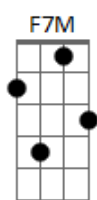

© ukulele-chords.com