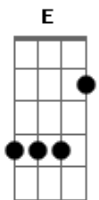

© ukulele-chords.com