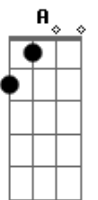

© ukulele-chords.com