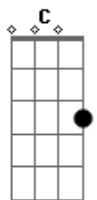

© ukulele-chords.com