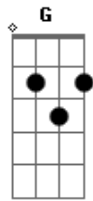

Hanson - Run Rudolph Run

Tom: C

(I. Hanson / T. Hanson / Z. Hanson)

[Intro:] C F C

F
Come on reindeers
You know your the mastermind **C**
I said run run Rudolph **G**
Santa's gettin far behind **C**

C
I said run run Rudolph
F Santa's gotta make it to town **C**
F
I said if Santa can't make it

Tell him he can take the freeway down **C**
G
Run Run Rudolph
Racin' like a merry-go-round **C**

Said Santa to a boy,
"Child, what have you been longing for?"
Said "All I want for Christmas
Is a rock & roll electric guitar"
Then away went Rudolph
Racin' like a shooting star

Said Santa to a girl,
"Child what would please you most to get?"
"A little baby doll
That can cry, sleep, drink and wet"
Then away went Rudolph
Racin' like a searing jet

Acordes

© ukulele-chords.com

© ukulele-chords.com