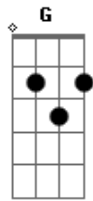

# Hanson - Run Rudolph Run

Tom: C

( I. Hanson / T. Hanson / Z. Hanson )

[Intro:] C F C

**F**  
Come on reindeers  
You know your the mastermind **C**  
I said run run Rudolph **G**  
Santa's gettin far behind **C**

**C**  
I said run run Rudolph  
**F** Santa's gotta make it to town **C**  
**F**  
I said if Santa can't make it

Tell him he can take the freeway down **C**  
**G**  
Run Run Rudolph  
Racin' like a merry-go-round **C**

Said Santa to a boy,  
"Child, what have you been longing for?"  
Said "All I want for Christmas  
Is a rock & roll electric guitar"  
Then away went Rudolph  
Racin' like a shooting star

Said Santa to a girl,  
"Child what would please you most to get?"  
"A little baby doll  
That can cry, sleep, drink and wet"  
Then away went Rudolph  
Racin' like a searing jet