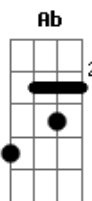

© ukulele-chords.com