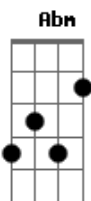

© ukulele-chords.com

© ukulele-chords.com