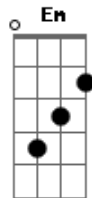

Hanson - Poison Ivy

Tom: C

(I. Hanson / T. Hanson / Z. Hanson)

[Intro:] C C C Bb

C C C Bb
She comes on like a rose

C C Bb
But everybody knows

C C C Bb
She'll get you in touch

C
You can look but you'd better not touch

Your gonna need an ocean
Of calamine lotion
You'll be scratching like a hound
The minute you start to mess around

Acordes

© ukulele-chords.com

© ukulele-chords.com

© ukulele-chords.com

© ukulele-chords.com