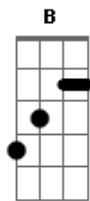

© ukulele-chords.com