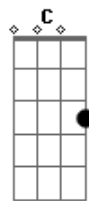

© ukulele-chords.com