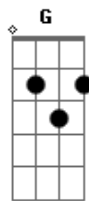

© ukulele-chords.com