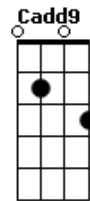

ukulele-chords.com