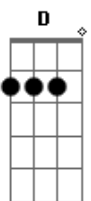

© ukulele-chords.com