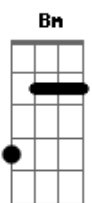

© ukulele-chords.com