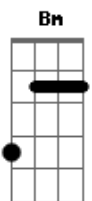

© ukulele-chords.com