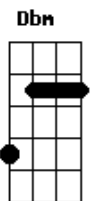

© ukulele-chords.com