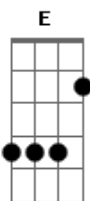

© ukulele-chords.com

© ukulele-chords.com