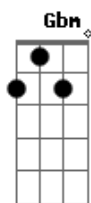

Hanson - Penny and Me

Tom: A

[Intro:] A A A E E D

A E
Cigars in the summertime under the sky by the light
D
I can feel you read my mind
A E
I can see it in your eyes under the moon as it plays
D
Like music every line
A E
There's a rug with bleeding dye under the fan in the room
D A
Where the passions burning high by the chair
E
With the leopard skin under the light
D A A E E D
It's always Penny and me tonight

On the plane step up with both my feet
Riding in seat number 3 on a flight to NYC
Got my bean in a coffee cup next to my seat
Catch the view and another good book to read
Sending me home on the friendly skies
Missing her eyes
It's always Penny and me tonight

A E D A
Cause Penny and me like to roll the windows down
Gbm E A
Turn the radio up, push the pedal to the ground
E D E
And Penny and me like to gaze at starry skies
D
Close our eyes pretend to fly
E A A A E E D
It's always Penny and me tonight

Staring at a million city lights
But it's still Penny and I all alone beneath the sky
Feel the wind brushing slowly by
If I could soar I'd try to take these wings and fly
A E
Away to where the leaves turn red
D E
But no matter where I am instead

D Bm
Singing along to feeling alright
Dbm D
We'll make it by in the pink moonlight
E
It's always Penny and me tonight

A E D A
Cause Penny and me like to roll the windows down
Gbm E A
Turn the radio up, push the pedal to the ground
E D E
And Penny and me like to gaze at starry skies
D
Close our eyes pretend to fly
E A A A E E D
It's always Penny and me tonight
Gbm
Penny likes to get away and drown her pain in lemonade Dbm
D Db7 Gbm Gbm

D
Penny dreams of rainy days and nights up late by the fireplace
E A A A E E D
And aimless conversations about the better days

A E D Bm
Singing along to feeling alright, yeah
Dbm D
We'll make it by in the pink moonlight