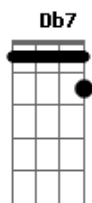

© ukulele-chords.com