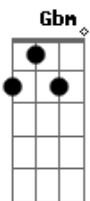

© ukulele-chords.com