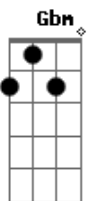

© ukulele-chords.com