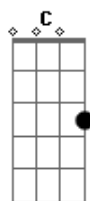

© ukulele-chords.com