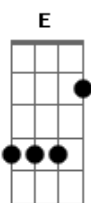

Hanson - Penny and Me

Tom: A

[Intro:] A A A E E D

A E
Cigars in the summertime under the sky by the light
D
I can feel you read my mind
A E
I can see it in your eyes under the moon as it plays
D
Like music every line
A E
There's a rug with bleeding dye under the fan in the room
D A
Where the passions burning high by the chair
E
With the leopard skin under the light
D A A E E D
It's always Penny and me tonight

E D A
It's always Penny and me tonight
A E D A
Cause Penny and me like to roll the windows down
Gbm E A
Turn the radio up, push the pedal to the ground
E D E
And Penny and me like to gaze at starry skies
D
Close our eyes pretend to fly
E A A A E E D
It's always Penny and me tonight

A A A E E D
Penny and me tonight (3X)

FINAL: Gbm E A

Acordes

© ukulele-chords.com

© ukulele-chords.com

© ukulele-chords.com

© ukulele-chords.com

© ukulele-chords.com