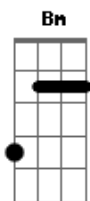

© ukulele-chords.com