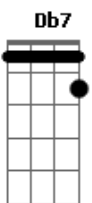

© ukulele-chords.com