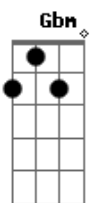

© ukulele-chords.com