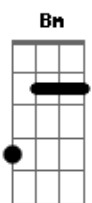

Hanson - Penny and Me

Tom: A

[Intro:] A A A E E D

A E
Cigars in the summertime under the sky by the light
D
I can feel you read my mind
A E
I can see it in your eyes under the moon as it plays
D
Like music every line
A E
There's a rug with bleeding dye under the fan in the room
D A
Where the passions burning high by the chair
E
With the leopard skin under the light
D A A E E D
It's always Penny and me tonight

E D A
It's always Penny and me tonight
A E D A
Cause Penny and me like to roll the windows down
Gbm E A
Turn the radio up, push the pedal to the ground
E D E
And Penny and me like to gaze at starry skies
D
Close our eyes pretend to fly
E A A A E E D
It's always Penny and me tonight

A A A E E D
Penny and me tonight (3X)

FINAL: Gbm E A

Acordes

© ukulele-chords.com

© ukulele-chords.com

© ukulele-chords.com

© ukulele-chords.com

© ukulele-chords.com