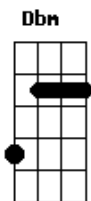

ukulele-chords.com