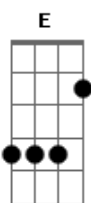

© ukulele-chords.com

© ukulele-chords.com