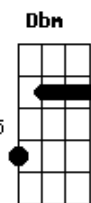

Hanson - Penny and Me

Tom: A

[Intro:] A A A E E D

A E
Cigars in the summertime under the sky by the light
D
I can feel you read my mind
A E
I can see it in your eyes under the moon as it plays
D
Like music every line
A E
There's a rug with bleeding dye under the fan in the room
D A
Where the passions burning high by the chair
E
With the leopard skin under the light
D A A E E D
It's always Penny and me tonight

On the plane step up with both my feet
Riding in seat number 3 on a flight to NYC
Got my bean in a coffee cup next to my seat
Catch the view and another good book to read
Sending me home on the friendly skies
Missing her eyes
It's always Penny and me tonight

A E D A
Cause Penny and me like to roll the windows down
Gbm E A
Turn the radio up, push the pedal to the ground
E D E
And Penny and me like to gaze at starry skies
D
Close our eyes pretend to fly
E A A A E E D
It's always Penny and me tonight

Staring at a million city lights
But it's still Penny and I all alone beneath the sky
Feel the wind brushing slowly by
If I could soar I'd try to take these wings and fly
A E
Away to where the leaves turn red
D E
But no matter where I am instead

D Bm
Singing along to feeling alright
Dbm D
We'll make it by in the pink moonlight
E
It's always Penny and me tonight

A E D A
Cause Penny and me like to roll the windows down
Gbm E A
Turn the radio up, push the pedal to the ground
E D E
And Penny and me like to gaze at starry skies
D
Close our eyes pretend to fly
E A A A E E D
It's always Penny and me tonight
Gbm
Penny likes to get away and drown her pain in lemonade Dbm
D Db7 Gbm Gbm

D
Penny dreams of rainy days and nights up late by the fireplace
E A A A E E D
And aimless conversations about the better days

A E D Bm
Singing along to feeling alright, yeah
Dbm D
We'll make it by in the pink moonlight