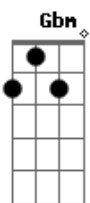

E D A
It's always Penny and me tonight
A E D A
Cause Penny and me like to roll the windows down
Gbm E A
Turn the radio up, push the pedal to the ground
E D E
And Penny and me like to gaze at starry skies
D
Close our eyes pretend to fly
E A A A E E D
It's always Penny and me tonight

A A A E E D
Penny and me tonight (3X)

FINAL: Gbm E A

Acordes

© ukulele-chords.com

© ukulele-chords.com

© ukulele-chords.com

© ukulele-chords.com

© ukulele-chords.com