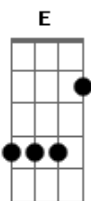

© ukulele-chords.com

© ukulele-chords.com