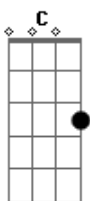

© ukulele-chords.com