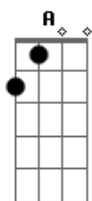

A E D A
Cause Penny and me like to roll the windows down
Gbm E A
Turn the radio up, push the pedal to the ground
E D E
And Penny and me like to gaze at starry skies
D
Close our eyes pretend to fly
E A A A E E D
It's always Penny and me tonight

Staring at a million city lights
But it's still Penny and I all alone beneath the sky
Feel the wind brushing slowly by
If I could soar I'd try to take these wings and fly
A E
Away to where the leaves turn red
D E
But no matter where I am instead

D Bm
Singing along to feeling alright
Dbm D
We'll make it by in the pink moonlight
E
It's always Penny and me tonight
A E D A
Cause Penny and me like to roll the windows down
Gbm E A
Turn the radio up, push the pedal to the ground
E D E
And Penny and me like to gaze at starry skies
D
Close our eyes pretend to fly
E A A A E E D
It's always Penny and me tonight
Gbm
Penny likes to get away and drown her pain in lemonade Dbm
Db7 Gbm Gbm
D
Penny dreams of rainy days and nights up late by the fireplace
E A A A E E D
And aimless conversations about the better days
A E D Bm
Singing along to feeling alright, yeah
Dbm D
We'll make it by in the pink moonlight
E
It's always Penny and me tonight
A E D A
Cause Penny and me like to roll the windows down
Gbm E A
Turn the radio up, push the pedal to the ground
E D E
And Penny and me like to gaze at starry skies
D
Close our eyes pretend to fly
E A A A E E D
It's always Penny and me tonight
A A A E E D
Penny and me tonight (3X)
FINAL: Gbm E A

Acordes