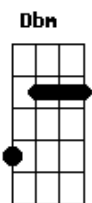

© ukulele-chords.com