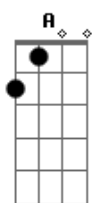

A E D A
Cause Penny and me like to roll the windows down
Gbm E A
Turn the radio up, push the pedal to the ground
E D E
And Penny and me like to gaze at starry skies
D
Close our eyes pretend to fly
E A A A E E D
It's always Penny and me tonight

Staring at a million city lights
But it's still Penny and I all alone beneath the sky
Feel the wind brushing slowly by
If I could soar I'd try to take these wings and fly
A E
Away to where the leaves turn red
D E
But no matter where I am instead

D Bm
Singing along to feeling alright
Dbm D
We'll make it by in the pink moonlight
E
It's always Penny and me tonight
A E D A
Cause Penny and me like to roll the windows down
Gbm E A
Turn the radio up, push the pedal to the ground
E D E
And Penny and me like to gaze at starry skies
D
Close our eyes pretend to fly
E A A A E E D
It's always Penny and me tonight
Gbm
Penny likes to get away and drown her pain in lemonade Dbm
Db7 Gbm Gbm
D
Penny dreams of rainy days and nights up late by the fireplace
E A A A E E D
And aimless conversations about the better days
A E D Bm
Singing along to feeling alright, yeah
Dbm D
We'll make it by in the pink moonlight
E
It's always Penny and me tonight
A E D A
Cause Penny and me like to roll the windows down
Gbm E A
Turn the radio up, push the pedal to the ground
E D E
And Penny and me like to gaze at starry skies
D
Close our eyes pretend to fly
E A A A E E D
It's always Penny and me tonight
A A A E E D
Penny and me tonight (3X)
FINAL: Gbm E A

Acordes