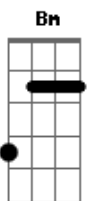

© ukulele-chords.com