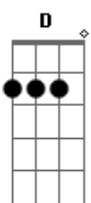

E D A
It's always Penny and me tonight
A E D A
Cause Penny and me like to roll the windows down
Gbm E A
Turn the radio up, push the pedal to the ground
E D E
And Penny and me like to gaze at starry skies
D
Close our eyes pretend to fly
E A A A E E D
It's always Penny and me tonight

A A A E E D
Penny and me tonight (3X)

FINAL: Gbm E A

Acordes

© ukulele-chords.com

© ukulele-chords.com

© ukulele-chords.com

© ukulele-chords.com

© ukulele-chords.com