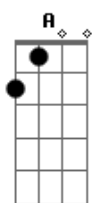

A E D A
Cause Penny and me like to roll the windows down
Gbm E A
Turn the radio up, push the pedal to the ground
E D E
And Penny and me like to gaze at starry skies
D
Close our eyes pretend to fly
E A A A E E D
It's always Penny and me tonight

Staring at a million city lights
But it's still Penny and I all alone beneath the sky
Feel the wind brushing slowly by
If I could soar I'd try to take these wings and fly
A E
Away to where the leaves turn red
D E
But no matter where I am instead

D Bm
Singing along to feeling alright
Dbm D
We'll make it by in the pink moonlight
E
It's always Penny and me tonight

A E D A
Cause Penny and me like to roll the windows down
Gbm E A
Turn the radio up, push the pedal to the ground
E D E
And Penny and me like to gaze at starry skies
D
Close our eyes pretend to fly
E A A A E E D
It's always Penny and me tonight
Gbm
Penny likes to get away and drown her pain in lemonade Dbm
D Db7 Gbm Gbm

D
Penny dreams of rainy days and nights up late by the fireplace
E A A A E E D
And aimless conversations about the better days

A E D Bm
Singing along to feeling alright, yeah
Dbm D
We'll make it by in the pink moonlight
E

E D A
It's always Penny and me tonight
A E D A
Cause Penny and me like to roll the windows down
Gbm E A
Turn the radio up, push the pedal to the ground
E D E
And Penny and me like to gaze at starry skies
D
Close our eyes pretend to fly
E A A A E E D
It's always Penny and me tonight

A A A E E D
Penny and me tonight (3X)

FINAL: Gbm E A

Acordes