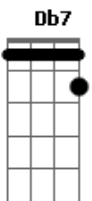

© ukulele-chords.com