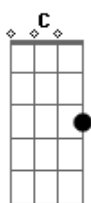

Hanson - Penny and Me

Tom: A

[Intro:] A A A E E D

A E
Cigars in the summertime under the sky by the light
D
I can feel you read my mind
A E
I can see it in your eyes under the moon as it plays
D
Like music every line
A E
There's a rug with bleeding dye under the fan in the room
D A
Where the passions burning high by the chair
E
With the leopard skin under the light
D A A E E D
It's always Penny and me tonight

E D A
It's always Penny and me tonight
A E D A
Cause Penny and me like to roll the windows down
Gbm E A
Turn the radio up, push the pedal to the ground
E D E
And Penny and me like to gaze at starry skies
D
Close our eyes pretend to fly
E A A A E E D
It's always Penny and me tonight

A A A E E D
Penny and me tonight (3X)

FINAL: Gbm E A

Acordes

© ukulele-chords.com

© ukulele-chords.com

© ukulele-chords.com

© ukulele-chords.com

© ukulele-chords.com