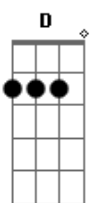

© ukulele-chords.com