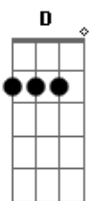

© ukulele-chords.com