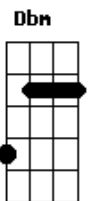

© ukulele-chords.com