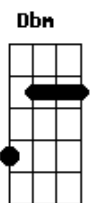

© ukulele-chords.com