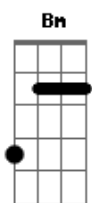

© ukulele-chords.com

© ukulele-chords.com