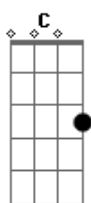

© ukulele-chords.com