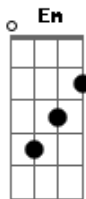

© ukulele-chords.com