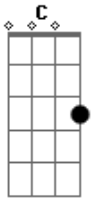

Hanson - Lucy

Tom: C

[Intro:] C Dm Em Dm

C Dm Em Dm C Dm Em Dm
The day that I left Lucy

C Dm Em F Em
A tear fell from her eye

Am Em Am Dm G
Now I don't have nobody, and I was such a fool

C Dm Em Dm
On the day that I left Lucy

The day that I left Lucy

She cried, then said goodbye
Now it's done, and it's over, and I am all alone
On the day that I left Lucy

Am E C
Now I don't have anymore songs to sing

'Cause you were everything, everything to me

F Bb
I didn't realize I felt this way, until that day

Today I'm missing Lucy,
And you say that she's OK, I hope she is
Now I don't have nobody and no one will ever replace...
My Lucy, I love Lucy, Lucy...

Acordes

© ukulele-chords.com