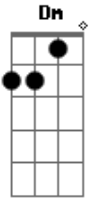

Hanson - Lucy

Tom: C

[Intro:] C Dm Em Dm

C Dm Em Dm C Dm Em Dm
The day that I left Lucy

C Dm Em F Em
A tear fell from her eye

Am Em Am Dm G
Now I don't have nobody, and I was such a fool

C Dm Em Dm
On the day that I left Lucy

The day that I left Lucy

She cried, then said goodbye
Now it's done, and it's over, and I am all alone
On the day that I left Lucy

Am E C
Now I don't have anymore songs to sing

'Cause you were everything, everything to me

F Bb
I didn't realize I felt this way, until that day

Today I'm missing Lucy,
And you say that she's OK, I hope she is
Now I don't have nobody and no one will ever replace...
My Lucy, I love Lucy, Lucy...

Acordes

© ukulele-chords.com

© ukulele-chords.com

© ukulele-chords.com

© ukulele-chords.com

© ukulele-chords.com

© ukulele-chords.com

© ukulele-chords.com

© ukulele-chords.com

© ukulele-chords.com