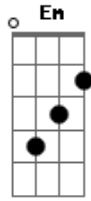

© ukulele-chords.com