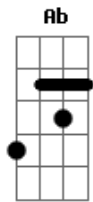

© ukulele-chords.com