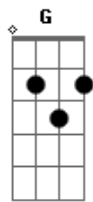

© ukulele-chords.com