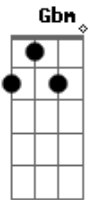

© ukulele-chords.com