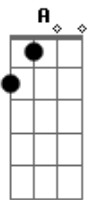

© ukulele-chords.com