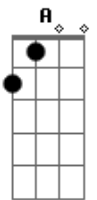

© ukulele-chords.com