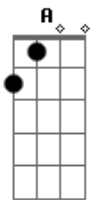

© ukulele-chords.com