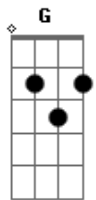

© ukulele-chords.com