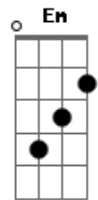

© ukulele-chords.com