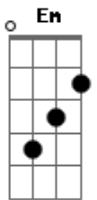

© ukulele-chords.com