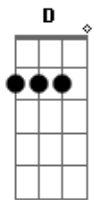

: Bm A D
:I wanna hold you and love you in my arms and then
: Bm A D
Estrilho :I wanna need you 'cause I need to be with you till
the end

: Bm A D
:Then I hear myself reply "You've got to hold it
in"
: G A
:This time tonight

:D
: If only
: G A
: I had the guts to feel this way,
:D
: If only
: G A
Chorus : you'd look at me and want to stay,
:Bm
: If only
: G A
: I could take you in my arms and say,
:G A (D G A)x2
: I won't go 'cause I need you
: 'cause I need you

D G A
D
Sit here waiting, wondering, hoping that I'll make this right
cause all

D G A
I think about is your hands, your face and all these lonely

nights

G A D
There's a feeling screaming in the back of my head
G A
Saying it over and o...ver

Estrilho

:D
: If only
: G A
: I had the guts to feel this way,
:D
: If only
: G A
2 Chorus : you'd look at me and want to stay,
:Bm
: If only
: G A
: I could take you in my arms and say,
:G A
: I won't go 'cause I need you
:G A
: Please don't go 'cause I need you now

Bm
I wanna hear you say it'll always be this way
A D
And we'll be hand in hand for everynight and everyday
Bm
I wanna scream and shout 'cos I'm losing any doubt
A D
And all I care about is you and me and us and now

Solo: Gbm Em D A Gbm Em D A G A G A

Chorus

D G A
'Cause I need you now
D G A
If only
D G A
'Cause I need you now
D G A
If only
D G A
'Cause I need you now
D G A
If only
D G A
'Cause I need you now
D G A D...
If only

Acordes

© ukulele-chords.com