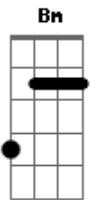

© ukulele-chords.com