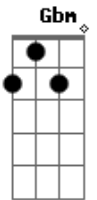

© ukulele-chords.com