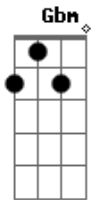

© ukulele-chords.com