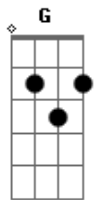

© ukulele-chords.com