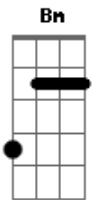

© ukulele-chords.com