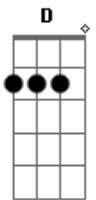

: **Bm** **A** **D**
:I wanna hold you and love you in my arms and then
: **Bm** **A** **D**
Estribilho :I wanna need you 'cause I need to be with you till
the end

: **Bm** **A** **D**
:Then I hear myself reply "You've got to hold it
in"
: **G** **A**
:This time tonight

:**D**
: If only
: **G** **A**
: I had the guts to feel this way,
:**D**
: If only

: **G** **A**
Chorus : you'd look at me and want to stay,
:**Bm**
: If only
: **G** **A**
: I could take you in my arms and say,
:**G** **A** (**D G A**)x2
: I won't go 'cause I need you
: 'cause I need you

D **G** **A**
Sit here waiting, wondering, hoping that I'll make this right
cause all

D **G** **A**
I think about is your hands, your face and all these lonely

nights

G **A** **D**
There's a feeling screaming in the back of my head
G **A**
Saying it over and o...ver

Estribilho

:**D**
: If only
: **G** **A**
: I had the guts to feel this way,
:**D**
: If only
: **G** **A**
2 Chorus : you'd look at me and want to stay,
:**Bm**
: If only
: **G** **A**
: I could take you in my arms and say,
:**G** **A**
: I won't go 'cause I need you
:**G** **A**
: Please don't go 'cause I need you now

Bm
I wanna hear you say it'll always be this way
A **D**
And we'll be hand in hand for everynight and everyday
Bm
I wanna scream and shout 'cos I'm losing any doubt
A **D**
And all I care about is you and me and us and now

Solo: **Gbm Em D A Gbm Em D A G A G A**

Chorus

D **G** **A**
'Cause I need you now
D **G** **A**
If only
D **G** **A**
'Cause I need you now
D **G** **A**
If only
D **G** **A**
'Cause I need you now
D **G** **A**
If only
D **G** **A**
'Cause I need you now
D **G** **A** **D**...
If only

Acordes

© ukulele-chords.com