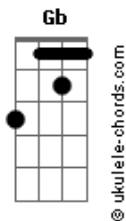

# Hanson - I Almost Care

Tom: E

[Intro:] E A

E A  
Even though I hurt you all the time

E B  
You're on my mind, I won't deny

E A  
Everything I did I take it back

E B  
I'll make it right, at least I'll try

Dbm E B  
Now there's only one thing on my mind

Gbm A  
It's taken me some time girl

Dbm E B  
I'm ready now to lay it on the line

## Acordes

I hope you want to try still, you know I will

E B A  
Don't give up when you're so close

Dbm B A  
Don't give up when you're almost there

E B A  
Don't give up when you're so close

E A E A  
I almost care, I almost care