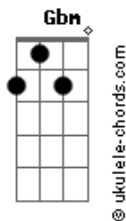

# Hanson - I Almost Care

Tom: E

[Intro:] E A

E A  
Even though I hurt you all the time

E B  
You're on my mind, I won't deny

E A  
Everything I did I take it back

E B  
I'll make it right, at least I'll try

Dbm E B  
Now there's only one thing on my mind

Gbm A  
It's taken me some time girl

Dbm E B  
I'm ready now to lay it on the line

## Acordes

I hope you want to try still, you know I will

E B A  
Don't give up when you're so close

Dbm B A  
Don't give up when you're almost there

E B A  
Don't give up when you're so close

E A E A  
I almost care, I almost care