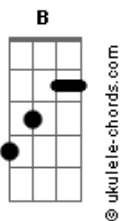

# Hanson - I Almost Care

Tom: E

[Intro:] E A

E A  
Even though I hurt you all the time

E B  
You're on my mind, I won't deny

E A  
Everything I did I take it back

E B  
I'll make it right, at least I'll try

Dbm E B  
Now there's only one thing on my mind

Gbm A  
It's taken me some time girl

Dbm E B  
I'm ready now to lay it on the line

## Acordes

I hope you want to try still, you know I will

E B A  
Don't give up when you're so close

Dbm B A  
Don't give up when you're almost there

E B A  
Don't give up when you're so close

E A E A  
I almost care, I almost care