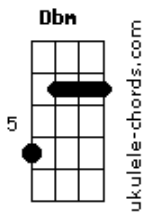

# Hanson - I Almost Care

Tom: E

[Intro:] E A

E A  
Even though I hurt you all the time

E B  
You're on my mind, I won't deny

E A  
Everything I did I take it back

E B  
I'll make it right, at least I'll try

Dbm E B  
Now there's only one thing on my mind

Gbm A  
It's taken me some time girl

Dbm E B  
I'm ready now to lay it on the line

## Acordes

I hope you want to try still, you know I will

E B A  
Don't give up when you're so close

Dbm B A  
Don't give up when you're almost there

E B A  
Don't give up when you're so close

E A E A  
I almost care, I almost care