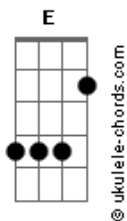

# Hanson - I Almost Care

Tom: E

[Intro:] E A

E A  
Even though I hurt you all the time

E B  
You're on my mind, I won't deny

E A  
Everything I did I take it back

E B  
I'll make it right, at least I'll try

Dbm E B  
Now there's only one thing on my mind

Gbm A  
It's taken me some time girl

Dbm E B  
I'm ready now to lay it on the line

## Acordes

I hope you want to try still, you know I will

E B A  
Don't give up when you're so close

Dbm B A  
Don't give up when you're almost there

E B A  
Don't give up when you're so close

E A E A  
I almost care, I almost care