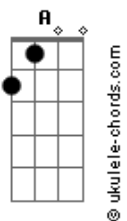

# Hanson - I Almost Care

Tom: E

[Intro:] E A

E A  
Even though I hurt you all the time

E B  
You're on my mind, I won't deny

E A  
Everything I did I take it back

E B  
I'll make it right, at least I'll try

Dbm E B  
Now there's only one thing on my mind

Gbm A  
It's taken me some time girl

Dbm E B  
I'm ready now to lay it on the line

## Acordes

I hope you want to try still, you know I will

E B A  
Don't give up when you're so close

Dbm B A  
Don't give up when you're almost there

E B A  
Don't give up when you're so close

E A E A  
I almost care, I almost care