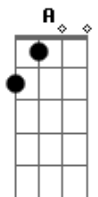

© ukulele-chords.com