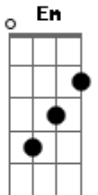

# Hanson - Dying to be alive

Tom: C

[Intro:] C F G

C F G C  
I heard you crying somebody stole my soul  
F G C  
How could I be dying I turned twenty five days ago we're all  
Bb F G C  
On the ground just crying out would somebody save me please  
Bb F  
G  
I won't sit around just thinking about the troubles that  
tomorrow brings

Bm A G D  
And we all come tumbling down  
Bm A G D  
No matter how strong we all return to the ground  
Bm A G D  
In the days to come you'll say why did I wait  
Bm G A  
You can't just leave your life up to fate  
Bm G A  
You've got to turn it around before it's too late