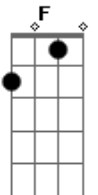

I'm dying to be alive yeah

Not trying to just survive  
Let's not go through our lives without  
Just dying to be alive

Am G F C  
And we all come tumbling down  
Am G F C  
No matter how strong we all return to the ground  
Am G F C  
Another day gone, a day closer to fate  
Am F  
And soon we'll find it's a little bit too late

Solo: Am F G

The things you see the way you see them will never be seen  
again  
Let's go through life living on luck, betting ten thousand to  
ten  
Mistakes I've made in this life I can't say why or when  
But the thing that's strange is you only live once, I'll never  
look back again

Bm A G D  
And we all come tumbling down  
Bm A G D  
No matter how strong we all return to the ground  
Bm A G D  
In the days to come you'll say why did I wait  
Bm G A  
You can't just leave your life up to fate  
Bm G A  
You've got to turn it around before it's too late