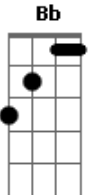

# Hanson - Dying to be alive

Tom: C

[Intro:] C F G

C F G C  
I heard you crying somebody stole my soul  
F G C  
How could I be dying I turned twenty five days ago we're all  
Bb F G C  
On the ground just crying out would somebody save me please  
Bb F  
G  
I won't sit around just thinking about the troubles that  
tomorrow brings

Bm A G D  
And we all come tumbling down  
Bm A G D  
No matter how strong we all return to the ground  
Bm A G D  
In the days to come you'll say why did I wait  
Bm G A  
You can't just leave your life up to fate  
Bm G A  
You've got to turn it around before it's too late