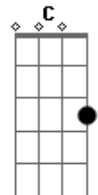

C Dm Em F Eb Bb
I'm dying to be alive, yeah
C Dm Em F Eb Bb
I'm dying to be alive, yeah
C Dm Em F Eb Bb
Let's not go through our lives without
C Dm Em F Eb Bb
Just dying to be alive, yeah

The people you've touched the way you touched them I hope
they've touched you too
'Cause in this life it's hard to tell what's false and what is
true
We're all on the ground just crying out would somebody save me
please
I won't sit around just thinking about the troubles that
tomorrow brings

I'm dying to be alive yeah

Not trying to just survive
Let's not go through our lives without
Just dying to be alive

Am G F C
And we all come tumbling down
C
No matter how strong we all return to the ground
Am G F C
Another day gone, a day closer to fate
Am F
And soon we'll find it's a little bit too late

Solo: Am F G

The things you see the way you see them will never be seen
again
Let's go through life living on luck, betting ten thousand to
ten
Mistakes I've made in this life I can't say why or when
But the thing that's strange is you only live once, I'll never
look back again

Bm A G D
And we all come tumbling down
Bm A G D
No matter how strong we all return to the ground
Bm A G D
In the days to come you'll say why did I wait
Bm G A
You can't just leave your life up to fate
Bm G A
You've got to turn it around before it's too late

Acordes

© ukulele-chords.com