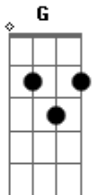

# Hanson - Dying to be alive

Tom: C

[Intro:] C F G

C F G C  
I heard you crying somebody stole my soul  
F G C  
How could I be dying I turned twenty five days ago we're all  
Bb F G C  
On the ground just crying out would somebody save me please  
Bb F  
G  
I won't sit around just thinking about the troubles that  
tomorrow brings

Bm A G D  
And we all come tumbling down  
Bm A G D  
No matter how strong we all return to the ground  
Bm A G D  
In the days to come you'll say why did I wait  
Bm G A  
You can't just leave your life up to fate  
Bm G A  
You've got to turn it around before it's too late