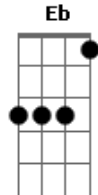

# Hanson - Dying to be alive

Tom: C

[Intro:] C F G

C F G C  
I heard you crying somebody stole my soul  
F G C  
How could I be dying I turned twenty five days ago we're all  
Bb F G C  
On the ground just crying out would somebody save me please  
Bb F  
G  
I won't sit around just thinking about the troubles that  
tomorrow brings

Bm A G D  
And we all come tumbling down  
Bm A G D  
No matter how strong we all return to the ground  
Bm A G D  
In the days to come you'll say why did I wait  
Bm G A  
You can't just leave your life up to fate  
Bm G A  
You've got to turn it around before it's too late