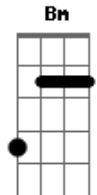

© ukulele-chords.com