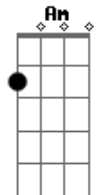

© ukulele-chords.com