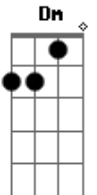

© ukulele-chords.com