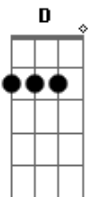

© ukulele-chords.com