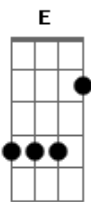

© ukulele-chords.com

© ukulele-chords.com