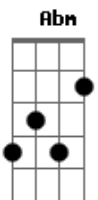

© ukulele-chords.com

© ukulele-chords.com