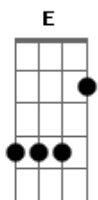

Hanson - Down

Tom: E

(I. Hanson / T. Hanson / Z. Hanson)

[Intro:] E B Dbm

E B Dbm E
I thought I heard you rake in the coals
B Dbm E
Underneath this lonely man's soles
B Dbm E
Why can't you just let it all go?
B Dbm E
Then I start to go down

B Dbm E
I heard him say, "life is a joke"
B Dbm E
His laugh burned like acid rain smoke
B Dbm E
Why can't you love what you don't know

B E B Dbm A B A
Then I start to go down, down, down way too low
E B Dbm A B A
I start to go down, down, down you can't pull up anymore
E
Once you've gone down, down, down, down...

I heard me say, "what is worth?"
You just get pain for all your life's work
I'll just crawl into my black hole

Gbm Abm A
Superman's covered in rust
Gbm Abm A
All of my dreams gone bust
Gbm Abm A
This time I've fallen down stuck in this rut
Gbm Abm A
Maybe I'll try falling up
Gbm Abm B E
Cos I've fallen far enough

Acordes

© ukulele-chords.com