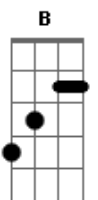

© ukulele-chords.com

© ukulele-chords.com