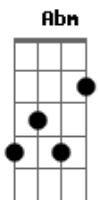

© ukulele-chords.com

© ukulele-chords.com