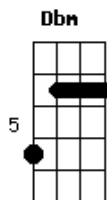

© ukulele-chords.com

© ukulele-chords.com