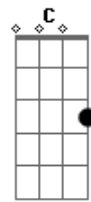

© ukulele-chords.com