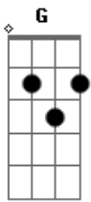

Hanson - Call me

Tom: G

(I. Hanson / T. Hanson / Z. Hanson)

(G G G)

Good morning, I'm alone
My drawer's on the shelf
Because my broken heart
Can't mend more of itself

Today your hope is gone
He took it when he left
Cos his promise to hold on
Never could be kept

Just pick up the phone and call me
When you find yourself alone just call me

I love the way I find
Your eyes to be so kind
And it's funny how they seem
To stare straight through me

So if you wake up today
Forgetting what you have
And find that you feel lost
I'll be your ticket back

Acordes

© ukulele-chords.com