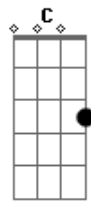

© ukulele-chords.com