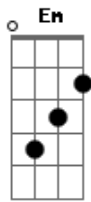

Hanson - Call me

Tom: G

(I. Hanson / T. Hanson / Z. Hanson)

(G G G)

Good morning, I'm alone
My drawer's on the shelf
Because my broken heart
Can't mend more of itself

Today your hope is gone
He took it when he left
Cos his promise to hold on
Never could be kept

Just pick up the phone and call me
When you find yourself alone just call me

I love the way I find
Your eyes to be so kind
And it's funny how they seem
To stare straight through me

So if you wake up today
Forgetting what you have
And find that you feel lost
I'll be your ticket back

Acordes

© ukulele-chords.com

© ukulele-chords.com

© ukulele-chords.com

© ukulele-chords.com