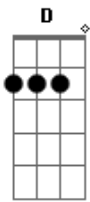

© ukulele-chords.com

© ukulele-chords.com