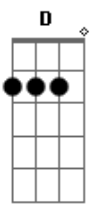

D A  
 Got a freeway in my head  
 B E  
 And there's only one way to go

A Ab7  
 Feeling good, feeling low  
 Gbm E  
 Is it right, I don't know

D A  
 Got a freeway in my head  
 B E  
 And there's only one way to go

A E  
 Oh, how the days go by  
 D A  
 Watching birds in the sky  
 A E  
 I try to let you go this time  
 D A E  
 I know it's all in my mind

A Ab7  
 Let it down, leave it low  
 Gbm E

## Acordes

© ukulele-chords.com

© ukulele-chords.com

© ukulele-chords.com

© ukulele-chords.com

© ukulele-chords.com

© ukulele-chords.com

Let it out, let it go  
 D A  
 Got a freeway in my head  
 B E  
 And there's only one way to go  
 A Ab7  
 Feeling good, feeling low  
 Gbm E  
 Is it right, I don't know  
 D A  
 Got a freeway in my head  
 B E A  
 And there's only one way... To go  
 ( Ab7 Gbm E )  
 ( D A B E )  
 ( A Ab7 Gbm E )  
 ( D A B E )  
 A Ab7  
 Let it down, leave it low  
 Gbm E  
 Let it out, let it go  
 D A  
 Got a freeway in my head  
 B E  
 And there's only one way to go  
 A Ab7  
 Feeling good, feeling low  
 Gbm E  
 Is it right, I don't know  
 D A  
 Got a freeway in my head  
 B E  
 And there's only one way to go  
 [Final] A