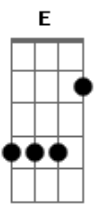

Hannah Telle - Freeway

tom:

Intro: A
 A E
 Flowers they sway
 D A
 And time goes by every day
 A E
 I try to let you go this time
 D A E
 I know it's all in my mind

A Ab7
 Let it down, leave it low
 Gbm E
 Let it out, let it go

D A
 Got a freeway in my head
 B E
 And there's only one way to go

A Ab7
 Feeling good, feeling low
 Gbm E
 Is it right, I don't know

D A
 Got a freeway in my head
 B E
 And there's only one way to go

A E
 Oh, how the days go by
 D A
 Watching birds in the sky
 A E
 I try to let you go this time
 D A E
 I know it's all in my mind

A Ab7
 Let it down, leave it low
 Gbm E

Acordes

© ukulele-chords.com

© ukulele-chords.com

© ukulele-chords.com

© ukulele-chords.com

© ukulele-chords.com

© ukulele-chords.com

Let it out, let it go
 D A
 Got a freeway in my head
 B E
 And there's only one way to go
 A Ab7
 Feeling good, feeling low
 Gbm E
 Is it right, I don't know
 D A
 Got a freeway in my head
 B E A
 And there's only one way... To go
 (Ab7 Gbm E)
 (D A B E)
 (A Ab7 Gbm E)
 (D A B E)
 A Ab7
 Let it down, leave it low
 Gbm E
 Let it out, let it go
 D A
 Got a freeway in my head
 B E
 And there's only one way to go
 A Ab7
 Feeling good, feeling low
 Gbm E
 Is it right, I don't know
 D A
 Got a freeway in my head
 B E
 And there's only one way to go
 [Final] A