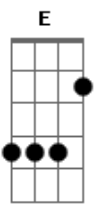

# Hannah Telle - Freeway

tom:

Intro: A  
 A E  
 Flowers they sway  
 D A  
 And time goes by every day  
 A E  
 I try to let you go this time  
 D A E  
 I know it's all in my mind

A Ab7  
 Let it down, leave it low  
 Gbm E  
 Let it out, let it go

D A  
 Got a freeway in my head  
 B E  
 And there's only one way to go

A Ab7  
 Feeling good, feeling low  
 Gbm E  
 Is it right, I don't know

D A  
 Got a freeway in my head  
 B E  
 And there's only one way to go

## Acordes

© ukulele-chords.com

© ukulele-chords.com

© ukulele-chords.com

© ukulele-chords.com

© ukulele-chords.com

© ukulele-chords.com

Let it out, let it go  
 D A  
 Got a freeway in my head  
 B E  
 And there's only one way to go  
 A Ab7  
 Feeling good, feeling low  
 Gbm E  
 Is it right, I don't know  
 D A  
 Got a freeway in my head  
 B E A  
 And there's only one way... To go  
 ( Ab7 Gbm E )  
 ( D A B E )  
 ( A Ab7 Gbm E )  
 ( D A B E )  
 A Ab7  
 Let it down, leave it low  
 Gbm E  
 Let it out, let it go  
 D A  
 Got a freeway in my head  
 B E  
 And there's only one way to go  
 A Ab7  
 Feeling good, feeling low  
 Gbm E  
 Is it right, I don't know  
 D A  
 Got a freeway in my head  
 B E  
 And there's only one way to go  
 [Final] A