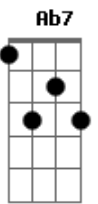

Hannah Telle - Freeway

tom:

Intro: A
 A E
 Flowers they sway
 D A
 And time goes by every day
 A E
 I try to let you go this time
 D A E
 I know it's all in my mind

A Ab7
 Let it down, leave it low
 Gbm E
 Let it out, let it go

D A
 Got a freeway in my head
 B E
 And there's only one way to go

A Ab7
 Feeling good, feeling low
 Gbm E
 Is it right, I don't know

D A
 Got a freeway in my head
 B E
 And there's only one way to go

A E
 Oh, how the days go by
 D A
 Watching birds in the sky
 A E
 I try to let you go this time
 D A E
 I know it's all in my mind

A Ab7
 Let it down, leave it low
 Gbm E

Acordes

© ukulele-chords.com

© ukulele-chords.com

© ukulele-chords.com

© ukulele-chords.com

© ukulele-chords.com

© ukulele-chords.com

Let it out, let it go
 D A
 Got a freeway in my head
 B E
 And there's only one way to go
 A Ab7
 Feeling good, feeling low
 Gbm E
 Is it right, I don't know
 D A
 Got a freeway in my head
 B E A
 And there's only one way... To go
 (Ab7 Gbm E)
 (D A B E)
 (A Ab7 Gbm E)
 (D A B E)
 A Ab7
 Let it down, leave it low
 Gbm E
 Let it out, let it go
 D A
 Got a freeway in my head
 B E
 And there's only one way to go
 A Ab7
 Feeling good, feeling low
 Gbm E
 Is it right, I don't know
 D A
 Got a freeway in my head
 B E
 And there's only one way to go
 [Final] A