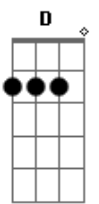

D A
 Got a freeway in my head
 B E
 And there's only one way to go

A Ab7
 Feeling good, feeling low
 Gbm E
 Is it right, I don't know

D A
 Got a freeway in my head
 B E
 And there's only one way to go

A E
 Oh, how the days go by
 D A
 Watching birds in the sky
 A E
 I try to let you go this time
 D A E
 I know it's all in my mind

A Ab7
 Let it down, leave it low
 Gbm E

Acordes

© ukulele-chords.com

© ukulele-chords.com

© ukulele-chords.com

© ukulele-chords.com

© ukulele-chords.com

© ukulele-chords.com

Let it out, let it go
 D A
 Got a freeway in my head
 B E
 And there's only one way to go
 A Ab7
 Feeling good, feeling low
 Gbm E
 Is it right, I don't know
 D A
 Got a freeway in my head
 B E A
 And there's only one way... To go
 (Ab7 Gbm E)
 (D A B E)
 (A Ab7 Gbm E)
 (D A B E)
 A Ab7
 Let it down, leave it low
 Gbm E
 Let it out, let it go
 D A
 Got a freeway in my head
 B E
 And there's only one way to go
 A Ab7
 Feeling good, feeling low
 Gbm E
 Is it right, I don't know
 D A
 Got a freeway in my head
 B E
 And there's only one way to go
 [Final] A