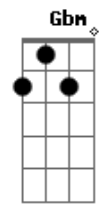

# Hannah Telle - Freeway

tom:

Intro: A  
 A E  
 Flowers they sway  
 D A  
 And time goes by every day  
 A E  
 I try to let you go this time  
 D A E  
 I know it's all in my mind

A Ab7  
 Let it down, leave it low  
 Gbm E  
 Let it out, let it go

D A  
 Got a freeway in my head  
 B E  
 And there's only one way to go

A Ab7  
 Feeling good, feeling low  
 Gbm E  
 Is it right, I don't know

D A  
 Got a freeway in my head  
 B E  
 And there's only one way to go

A E  
 Oh, how the days go by  
 D A  
 Watching birds in the sky  
 A E  
 I try to let you go this time  
 D A E  
 I know it's all in my mind

A Ab7  
 Let it down, leave it low  
 Gbm E

## Acordes

© ukulele-chords.com

© ukulele-chords.com

© ukulele-chords.com

© ukulele-chords.com

© ukulele-chords.com

© ukulele-chords.com

Let it out, let it go  
 D A  
 Got a freeway in my head  
 B E  
 And there's only one way to go  
 A Ab7  
 Feeling good, feeling low  
 Gbm E  
 Is it right, I don't know  
 D A  
 Got a freeway in my head  
 B E A  
 And there's only one way... To go  
 ( Ab7 Gbm E )  
 ( D A B E )  
 ( A Ab7 Gbm E )  
 ( D A B E )  
 A Ab7  
 Let it down, leave it low  
 Gbm E  
 Let it out, let it go  
 D A  
 Got a freeway in my head  
 B E  
 And there's only one way to go  
 A Ab7  
 Feeling good, feeling low  
 Gbm E  
 Is it right, I don't know  
 D A  
 Got a freeway in my head  
 B E  
 And there's only one way to go  
 [Final] A