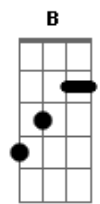

# Hannah Telle - Freeway

tom:

Intro: A  
 A E  
 Flowers they sway  
 D A  
 And time goes by every day  
 A E  
 I try to let you go this time  
 D A E  
 I know it's all in my mind

A Ab7  
 Let it down, leave it low  
 Gbm E  
 Let it out, let it go

D A  
 Got a freeway in my head  
 B E  
 And there's only one way to go

A Ab7  
 Feeling good, feeling low  
 Gbm E  
 Is it right, I don't know

D A  
 Got a freeway in my head  
 B E  
 And there's only one way to go

A E  
 Oh, how the days go by  
 D A  
 Watching birds in the sky  
 A E  
 I try to let you go this time  
 D A E  
 I know it's all in my mind

A Ab7  
 Let it down, leave it low  
 Gbm E

## Acordes

© ukulele-chords.com

© ukulele-chords.com

© ukulele-chords.com

© ukulele-chords.com

© ukulele-chords.com

© ukulele-chords.com

Let it out, let it go  
 D A  
 Got a freeway in my head  
 B E  
 And there's only one way to go  
 A Ab7  
 Feeling good, feeling low  
 Gbm E  
 Is it right, I don't know  
 D A  
 Got a freeway in my head  
 B E A  
 And there's only one way... To go  
 ( Ab7 Gbm E )  
 ( D A B E )  
 ( A Ab7 Gbm E )  
 ( D A B E )  
 A Ab7  
 Let it down, leave it low  
 Gbm E  
 Let it out, let it go  
 D A  
 Got a freeway in my head  
 B E  
 And there's only one way to go  
 A Ab7  
 Feeling good, feeling low  
 Gbm E  
 Is it right, I don't know  
 D A  
 Got a freeway in my head  
 B E  
 And there's only one way to go  
 [Final] A