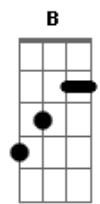

Hannah Telle - Freeway

tom:

Intro: A
 A E
 Flowers they sway
 D A
 And time goes by every day
 A E
 I try to let you go this time
 D A E
 I know it's all in my mind

A Ab7
 Let it down, leave it low
 Gbm E
 Let it out, let it go

D A
 Got a freeway in my head
 B E
 And there's only one way to go

A Ab7
 Feeling good, feeling low
 Gbm E
 Is it right, I don't know

D A
 Got a freeway in my head
 B E
 And there's only one way to go

A E
 Oh, how the days go by
 D A
 Watching birds in the sky
 A E
 I try to let you go this time
 D A E
 I know it's all in my mind

A Ab7
 Let it down, leave it low
 Gbm E

Acordes

© ukulele-chords.com

© ukulele-chords.com

© ukulele-chords.com

© ukulele-chords.com

© ukulele-chords.com

© ukulele-chords.com

Let it out, let it go
 D A
 Got a freeway in my head
 B E
 And there's only one way to go
 A Ab7
 Feeling good, feeling low
 Gbm E
 Is it right, I don't know
 D A
 Got a freeway in my head
 B E A
 And there's only one way... To go
 (Ab7 Gbm E)
 (D A B E)
 (A Ab7 Gbm E)
 (D A B E)
 A Ab7
 Let it down, leave it low
 Gbm E
 Let it out, let it go
 D A
 Got a freeway in my head
 B E
 And there's only one way to go
 A Ab7
 Feeling good, feeling low
 Gbm E
 Is it right, I don't know
 D A
 Got a freeway in my head
 B E
 And there's only one way to go
 [Final] A