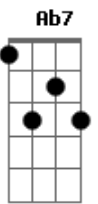

# Hannah Telle - Freeway

tom:

Intro: A  
 A E  
 Flowers they sway  
 D A  
 And time goes by every day  
 A E  
 I try to let you go this time  
 D A E  
 I know it's all in my mind

A Ab7  
 Let it down, leave it low  
 Gbm E  
 Let it out, let it go

D A  
 Got a freeway in my head  
 B E  
 And there's only one way to go

A Ab7  
 Feeling good, feeling low  
 Gbm E  
 Is it right, I don't know

D A  
 Got a freeway in my head  
 B E  
 And there's only one way to go

A E  
 Oh, how the days go by  
 D A  
 Watching birds in the sky  
 A E  
 I try to let you go this time  
 D A E  
 I know it's all in my mind

A Ab7  
 Let it down, leave it low  
 Gbm E

## Acordes

© ukulele-chords.com

© ukulele-chords.com

© ukulele-chords.com

© ukulele-chords.com

© ukulele-chords.com

© ukulele-chords.com

Let it out, let it go  
 D A  
 Got a freeway in my head  
 B E  
 And there's only one way to go  
 A Ab7  
 Feeling good, feeling low  
 Gbm E  
 Is it right, I don't know  
 D A  
 Got a freeway in my head  
 B E A  
 And there's only one way... To go  
 ( Ab7 Gbm E )  
 ( D A B E )  
 ( A Ab7 Gbm E )  
 ( D A B E )  
 A Ab7  
 Let it down, leave it low  
 Gbm E  
 Let it out, let it go  
 D A  
 Got a freeway in my head  
 B E  
 And there's only one way to go  
 A Ab7  
 Feeling good, feeling low  
 Gbm E  
 Is it right, I don't know  
 D A  
 Got a freeway in my head  
 B E  
 And there's only one way to go  
 [Final] A