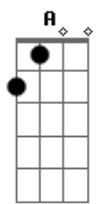

Hannah Telle - Freeway

tom:

Intro: A
 A E
 Flowers they sway
 D A
 And time goes by every day
 A E
 I try to let you go this time
 D A E
 I know it's all in my mind

A Ab7
 Let it down, leave it low
 Gbm E
 Let it out, let it go

D A
 Got a freeway in my head
 B E
 And there's only one way to go

A Ab7
 Feeling good, feeling low
 Gbm E
 Is it right, I don't know

D A
 Got a freeway in my head
 B E
 And there's only one way to go

A E
 Oh, how the days go by
 D A
 Watching birds in the sky
 A E
 I try to let you go this time
 D A E
 I know it's all in my mind

A Ab7
 Let it down, leave it low
 Gbm E

Acordes

© ukulele-chords.com

© ukulele-chords.com

© ukulele-chords.com

© ukulele-chords.com

© ukulele-chords.com

© ukulele-chords.com