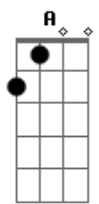

Hannah Telle - Freeway

tom:

Intro: A
A E
Flowers they sway
D A
And time goes by every day
A E
I try to let you go this time
D A E
I know it's all in my mind

A Ab7
Let it down, leave it low
Gbm E
Let it out, let it go

D A
Got a freeway in my head
B E
And there's only one way to go

A Ab7
Feeling good, feeling low
Gbm E
Is it right, I don't know

D A
Got a freeway in my head
B E
And there's only one way to go

A E
Oh, how the days go by
D A
Watching birds in the sky
A E
I try to let you go this time
D A E
I know it's all in my mind

A Ab7
Let it down, leave it low
Gbm E

Acordes

© ukulele-chords.com