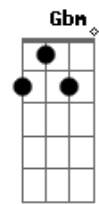

D A
 Got a freeway in my head
 B E
 And there's only one way to go

A Ab7
 Feeling good, feeling low
 Gbm E
 Is it right, I don't know

D A
 Got a freeway in my head
 B E
 And there's only one way to go

A E
 Oh, how the days go by
 D A
 Watching birds in the sky
 A E
 I try to let you go this time
 D A E
 I know it's all in my mind

A Ab7
 Let it down, leave it low
 Gbm E

Acordes

© ukulele-chords.com

© ukulele-chords.com

© ukulele-chords.com

© ukulele-chords.com

© ukulele-chords.com

© ukulele-chords.com

Let it out, let it go
 D A
 Got a freeway in my head
 B E
 And there's only one way to go
 A Ab7
 Feeling good, feeling low
 Gbm E
 Is it right, I don't know
 D A
 Got a freeway in my head
 B E A
 And there's only one way... To go
 (Ab7 Gbm E)
 (D A B E)
 (A Ab7 Gbm E)
 (D A B E)
 A Ab7
 Let it down, leave it low
 Gbm E
 Let it out, let it go
 D A
 Got a freeway in my head
 B E
 And there's only one way to go
 A Ab7
 Feeling good, feeling low
 Gbm E
 Is it right, I don't know
 D A
 Got a freeway in my head
 B E
 And there's only one way to go
 [Final] A