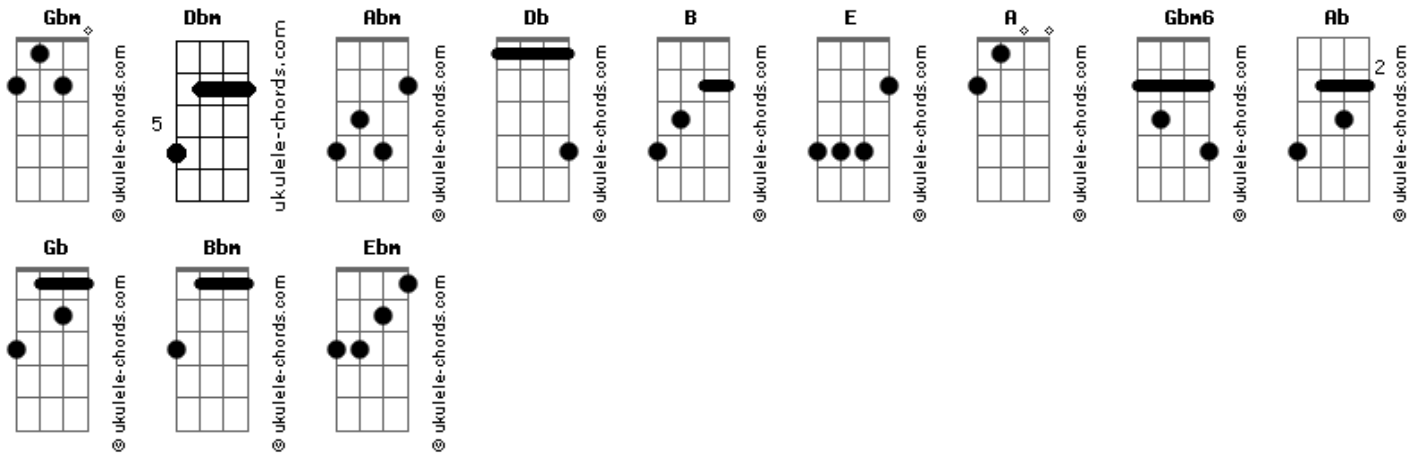

# Hannah Storm - Till I Die

Intro: **Dbm** **Gbm** tom:

[Primeira Parte]

Kill me slowly **Abm**

As you're entering my mind again **Gbm**

My foul old friend **Dbm**

A gentle whisper **Abm**

Compelling words and I'm controlled again **Gbm Dbm Db**

When you say my name, hmm

[Refrão]

The heavy arms that pull me under **Gbm**

Someone save me from the devil's hunger **B E**

Hold me till the end **A Gbm6 Ab4**

Love me till I die **Ab Dbm**

[Segunda Parte]

Oh, ghostly devil **Dbm**

Won't you please leave this weakening soul **Abm**

The one you stole **Gbm**

All dark and dusted **Dbm**

Soon there's nothing left to keep me warm **Abm**

In this creeping cold, ah **Gbm Dbm Db**

## Acordes

[Refrão]

Your heavy arms, they pull me under **Gbm**

Someone save me from the devil's hunger **B E**

Hold me till the end **A Gbm6 Ab4 Ab**

Your heavy arms, they pull me under **Gbm**

Someone save me from the devil's hunger **B E**