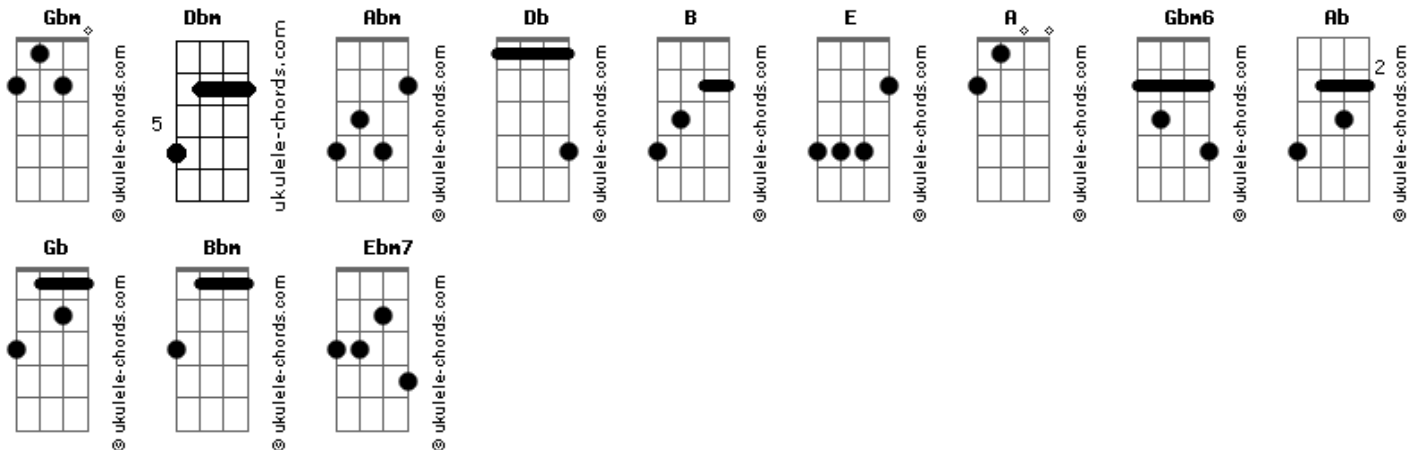

# Hannah Storm - Till I Die

Intro: **Dbm** **Gbm** tom:

[Primeira Parte]

Kill me slowly

As you're entering my mind again

My foul old friend

A gentle whisper

Compelling words and I'm controlled again

Won't you please leave this weakening soul

The one you stole

All dark and dusted

Soon there's nothing left to keep me warm

In this creeping cold, ah

## Acordes