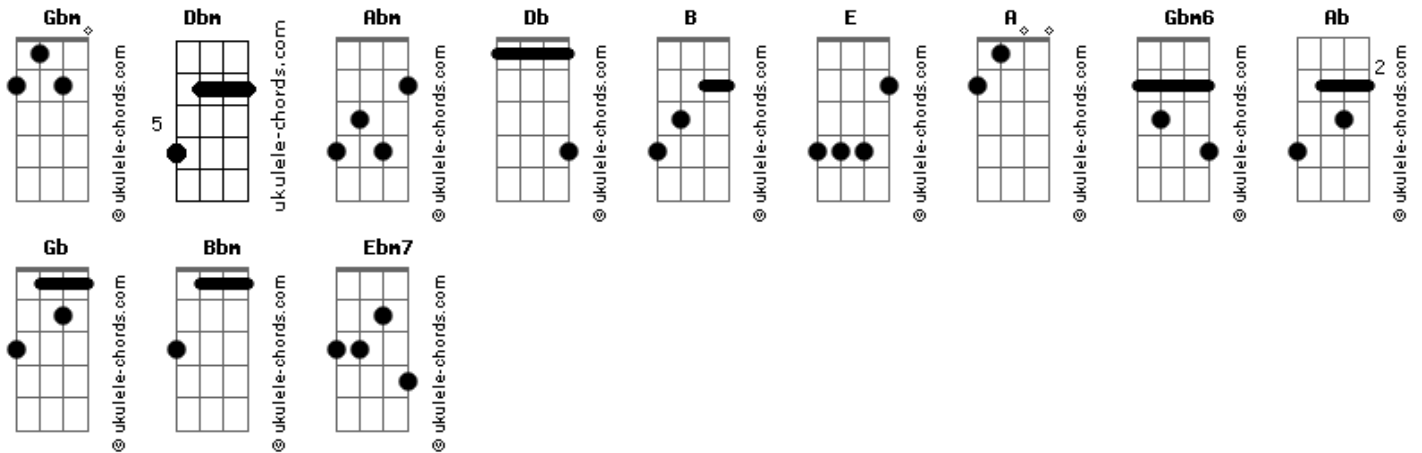

Hannah Storm - Till I Die

Intro: **Dbm** **Gbm** tom:

[Primeira Parte]

Kill me slowly

As you're entering my mind again

My foul old friend

A gentle whisper

Compelling words and I'm controlled again

Won't you please leave this weakening soul

The one you stole

All dark and dusted

Soon there's nothing left to keep me warm

In this creeping cold, ah

Acordes

[Refrão]

Your heavy arms, they pull me under

Kill me slowly

Is this soon to end?

Say my name and free my hands

Crashing down to solid ground

But heavy arms, they pull me back again, ooh

[Refrão Final]

Hold me till the end

Your heavy arms, they pull me under