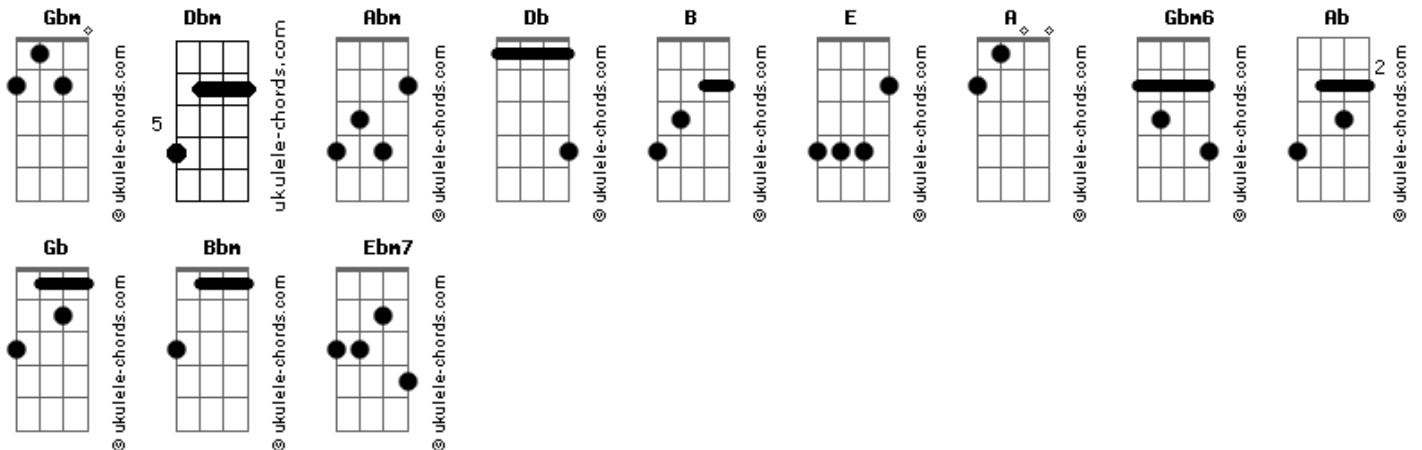

Hannah Storm - Till I Die

Intro: **Dbm** **Gbm** tom:
 [Primeira Parte]
 Kill me slowly
 As you're entering my mind again
 My foul old friend
 A gentle whisper
 Compelling words and I'm controlled again
 When you say my name, hmm

[Refrão]
 The heavy arms that pull me under
 Someone save me from the devil's hunger
 Hold me till the end
 Love me till I die

[Segunda Parte]
 Oh, ghostly devil
 Won't you please leave this weakening soul
 The one you stole
 All dark and dusted
 Soon there's nothing left to keep me warm
 In this creeping cold, ah

Acordes

[Refrão]
 Your heavy arms, they pull me under
 Someone save me from the devil's hunger
 Hold me till the end
 Your heavy arms, they pull me under
 Someone save me from the devil's hunger
 Hold me till the end
 Love me till I die

(**Db** **Gbm6**)
 [Ponte]
 Kill me slowly
 Is this soon to end?
 Say my name and free my hands
 Crashing down to solid ground
 But heavy arms, they pull me back again, ooh

[Refrão Final]
 Hold me till the end
 Your heavy arms, they pull me under
 Someone save me from the devil's hunger
 Hold me till the end
 Love me till I die