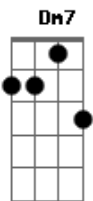

Hannah Hobbs - Never Walk Alone

tom: F

Intro: F

F
Your heart is for me
Bb
Your ear is listening
Dm
I?m safe in Your love
C Bb
Your army of angels watch over me
F
You?re always present
Bb2
You?re always with me
Dm7
For all of my life
C
Your favour has followed
Bb2
You?re my covering

F
I have never walked alone
Dm7 C
I?ve never been abandoned
Bb2 F
You are my inheritance
Dm7 C
You are my strength and shield
F
And I have confidence
Dm7 C
You go before me
Bb2 F
You?re my deliverer
Dm7 C F
I know I never walk alone

F
You?re always faithful
Bb2
You?re strong and able
Dm7
I?m lifting my head

Acordes

© ukulele-chords.com

© ukulele-chords.com

© ukulele-chords.com

© ukulele-chords.com

© ukulele-chords.com

C
In You I find help
Bb2
You?re my providence