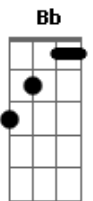

Hannah Hobbs - Never Walk Alone

tom: F

Intro: F

F
Your heart is for me
Bb
Your ear is listening
Dm
I?m safe in Your love
C Bb
Your army of angels watch over me
F
You?re always present
Bb2
You?re always with me
Dm7
For all of my life
C
Your favour has followed
Bb2
You?re my covering

F
I have never walked alone
Dm7 C
I?ve never been abandoned
Bb2 F
You are my inheritance
Dm7 C
You are my strength and shield
F
And I have confidence
Dm7 C
You go before me
Bb2 F
You?re my deliverer
Dm7 C F
I know I never walk alone

F
You?re always faithful
Bb2
You?re strong and able
Dm7
I?m lifting my head

Acordes

© ukulele-chords.com

© ukulele-chords.com

© ukulele-chords.com

© ukulele-chords.com

© ukulele-chords.com

C
In You I find help
Bb2
You?re my providence