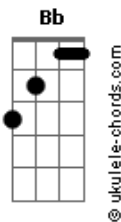

Hannah Hobbs - Never Walk Alone

tom: F

Intro: F

F
Your heart is for me
Bb
Your ear is listening
Dm
I?m safe in Your love
C Bb
Your army of angels watch over me
F
You?re always present
Bb2
You?re always with me
Dm7
For all of my life
C
Your favour has followed
Bb2
You?re my covering

F
I have never walked alone
Dm7 C
I?ve never been abandoned
Bb2 F
You are my inheritance
Dm7 C
You are my strength and shield
F
And I have confidence
Dm7 C
You go before me
Bb2 F
You?re my deliverer
Dm7 C F
I know I never walk alone

F
You?re always faithful
Bb2
You?re strong and able
Dm7
I?m lifting my head

Acordes

C
In You I find help
Bb2
You?re my providence

F
I have never walked alone
Dm7 C
I?ve never been abandoned
Bb2 F
You are my inheritance
Dm7 C
You are my strength and shield
F
And I have confidence
Dm7 C
You go before me
Bb2 F
You?re my deliverer
Dm7 C
I know I never walk alone

(Bb F Dm7 C)

Bb F Dm7
Every hour, every minute
C
You have always been there
Bb F
You are faithful
Dm7 C
And You always will be
Bb F
In every triumph
Dm7
Every failure
C
You are loyal to me
Bb F
You are faithful
Dm7 C
And You always will be

[Final] Bb2 F Dm7 C Bb