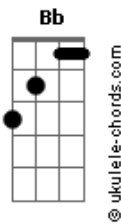

Hannah Hobbs - Never Walk Alone

tom: F

Intro: F

F
Your heart is for me

Bb
Your ear is listening

Dm
I?m safe in Your love

C Bb
Your army of angels watch over me

F
You?re always present

Bb2
You?re always with me

Dm7
For all of my life

C
Your favour has followed

Bb2
You?re my covering

F
I have never walked alone

Dm7 C
I?ve never been abandoned

Bb2 F
You are my inheritance

Dm7 C
You are my strength and shield

F
And I have confidence

Dm7 C
You go before me

Bb2 F
You?re my deliverer

Dm7 C F
I know I never walk alone

F
You?re always faithful

Bb2
You?re strong and able

Dm7
I?m lifting my head

Acordes