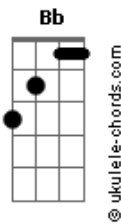

Hannah Hobbs - Never Walk Alone

tom: F

Intro: F

F
Your heart is for me
Bb
Your ear is listening
Dm
I?m safe in Your love
C Bb
Your army of angels watch over me
F
You?re always present
Bb2
You?re always with me
Dm7
For all of my life
C
Your favour has followed
Bb2
You?re my covering

F
I have never walked alone
Dm7 C
I?ve never been abandoned
Bb2 F
You are my inheritance
Dm7 C
You are my strength and shield
F
And I have confidence
Dm7 C
You go before me
Bb2 F
You?re my deliverer
Dm7 C F
I know I never walk alone

F
You?re always faithful
Bb2
You?re strong and able
Dm7
I?m lifting my head

Acordes

C
In You I find help
Bb2
You?re my providence

F
I have never walked alone
Dm7 C
I?ve never been abandoned
Bb2 F
You are my inheritance
Dm7 C
You are my strength and shield
F
And I have confidence
Dm7 C
You go before me
Bb2 F
You?re my deliverer
Dm7 C
I know I never walk alone

(Bb F Dm7 C)

Bb F Dm7
Every hour, every minute
C
You have always been there
Bb F
You are faithful
Dm7 C
And You always will be
Bb F
In every triumph
Dm7
Every failure
C
You are loyal to me
Bb F
You are faithful
Dm7 C
And You always will be

[Final] Bb2 F Dm7 C Bb