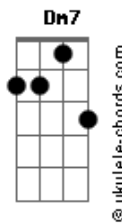

Hannah Hobbs - Never Walk Alone

tom: F

Intro: F

F
Your heart is for me
Bb
Your ear is listening
Dm
I?m safe in Your love
C Bb
Your army of angels watch over me
F
You?re always present
Bb2
You?re always with me
Dm7
For all of my life
C
Your favour has followed
Bb2
You?re my covering

F
I have never walked alone
Dm7 C
I?ve never been abandoned
Bb2 F
You are my inheritance
Dm7 C
You are my strength and shield
F
And I have confidence
Dm7 C
You go before me
Bb2 F
You?re my deliverer
Dm7 C F
I know I never walk alone

F
You?re always faithful
Bb2
You?re strong and able
Dm7
I?m lifting my head

Acordes

C
In You I find help
Bb2
You?re my providence

F
I have never walked alone
Dm7 C
I?ve never been abandoned
Bb2 F
You are my inheritance
Dm7 C
You are my strength and shield
F
And I have confidence
Dm7 C
You go before me
Bb2 F
You?re my deliverer
Dm7 C
I know I never walk alone

(Bb F Dm7 C)

Bb F Dm7
Every hour, every minute
C
You have always been there
Bb F
You are faithful
Dm7 C
And You always will be
Bb F
In every triumph
Dm7
Every failure
C
You are loyal to me
Bb F
You are faithful
Dm7 C
And You always will be

[Final] Bb2 F Dm7 C Bb