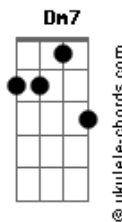

Hannah Hobbs - Never Walk Alone

tom: F

Intro: F

F
Your heart is for me
Bb
Your ear is listening
Dm
I?m safe in Your love
C Bb
Your army of angels watch over me
F
You?re always present
Bb2
You?re always with me
Dm7
For all of my life
C
Your favour has followed
Bb2
You?re my covering

F
I have never walked alone
Dm7 C
I?ve never been abandoned
Bb2 F
You are my inheritance
Dm7 C
You are my strength and shield
F
And I have confidence
Dm7 C
You go before me
Bb2 F
You?re my deliverer
Dm7 C F
I know I never walk alone

F
You?re always faithful
Bb2
You?re strong and able
Dm7
I?m lifting my head

Acordes

C
In You I find help
Bb2
You?re my providence

F
I have never walked alone
Dm7 C
I?ve never been abandoned
Bb2 F
You are my inheritance
Dm7 C
You are my strength and shield
F
And I have confidence
Dm7 C
You go before me
Bb2 F
You?re my deliverer
Dm7 C
I know I never walk alone

(Bb F Dm7 C)

Bb F Dm7
Every hour, every minute
C
You have always been there
Bb F
You are faithful
Dm7 C
And You always will be
Bb F
In every triumph
Dm7
Every failure
C
You are loyal to me
Bb F
You are faithful
Dm7 C
And You always will be

[Final] Bb2 F Dm7 C Bb