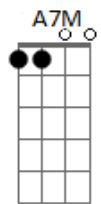

Hannah Bahng - Perfect Blues

tom:
E [Intro] E E7 A Am

E E7
Playing the perfect blues
A Am
Happy moments, take a breath
E E7
Singing a perfect tune
A Am
Feeling creatures in the depth
E E7
Perfect background, perfect light
A Am
Perfect scenery, perfect sight
E E7
Perfect sunshine, perfect night
A Am
Perfect everything, perfect life

Gbm B
Pulling out thoughts from an?empty?cry
Gbm B
Steel?heart passion with?no fine tie

E A7M Am
I?scream pleading to take me (Take me far away)
E A7M Am
I feel guilty singing "Take me" (I slumber today)
E A7M
Oh, I pray to make new waves
Am
Feeling blue (A phase)

E
Swimming metaphorically
E7
Drowning in gravity
A
Diving for a piece of me
Am
Calming serenity

E E7
Rocking back through the blues
A Am
Seeking refuge through the trench
E E7
Taken by ankle down ocean cruise
A Am
Lulled by sirens here to drench
E E7
Singing a gentle snooze
A Am
Pleading guilty, I repent
E E7
Deprived of oxygen, scared to lose
A Am
Candlelit fire, burnt and spent

Gbm B
Pulling out thoughts from an?empty?cry
Gbm B
Steel?heart passion with?no fine tie
Gbm B
Stitching the thoughts from a desired lie
Gbm B7
Forging fantasies that aren't mine

E A7M Am
I?scream pleading to take me (Take me far away)
E A7M Am
I feel guilty singing "Take me" (I slumber today)
E A7M
Oh, I pray to make new waves
Am
Feeling blue (A phase)

E
Swimming metaphorically
E7
Drowning in gravity
A
Diving for a piece of me
Am
Calming my serenity

Acordes

© ukulele-chords.com