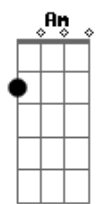

Gbm B
Pulling out thoughts from an?empty?cry
Gbm B
Steel?heart passion with?no fine tie
Gbm B
Stitching the thoughts from a desired lie
Gbm B7
Forging fantasies that aren't mine

E A7M Am
I?scream pleading to take me (Take me far away)
E A7M Am
I feel guilty singing "Take me" (I slumber today)
E A7M
Oh, I pray to make new waves
Am
Feeling blue (A phase)

E
Swimming metaphorically
E7
Drowning in gravity
A
Diving for a piece of me
Am
Calming my serenity

Acordes

© ukulele-chords.com

© ukulele-chords.com

© ukulele-chords.com

© ukulele-chords.com

© ukulele-chords.com