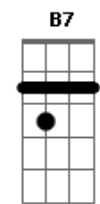

© ukulele-chords.com