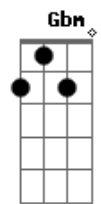

Gbm B
Pulling out thoughts from an?empty?cry
Gbm B
Steel?heart passion with?no fine tie
Gbm B
Stitching the thoughts from a desired lie
Gbm B7
Forging fantasies that aren't mine

E A7M Am
I?scream pleading to take me (Take me far away)
E A7M Am
I feel guilty singing "Take me" (I slumber today)
E A7M
Oh, I pray to make new waves
Am
Feeling blue (A phase)

E
Swimming metaphorically
E7
Drowning in gravity
A
Diving for a piece of me
Am
Calming my serenity

Acordes

© ukulele-chords.com

© ukulele-chords.com

© ukulele-chords.com

© ukulele-chords.com

© ukulele-chords.com