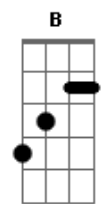

© ukulele-chords.com