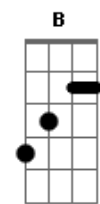

© ukulele-chords.com

© ukulele-chords.com