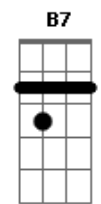

© ukulele-chords.com