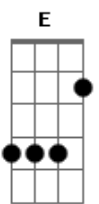

© ukulele-chords.com