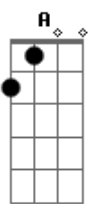

Gbm B
Pulling out thoughts from an?empty?cry
Gbm B
Steel?heart passion with?no fine tie
Gbm B
Stitching the thoughts from a desired lie
Gbm B7
Forging fantasies that aren't mine

E A7M Am
I?scream pleading to take me (Take me far away)
E A7M Am
I feel guilty singing "Take me" (I slumber today)
E A7M
Oh, I pray to make new waves
Am
Feeling blue (A phase)

E
Swimming metaphorically
E7
Drowning in gravity
A
Diving for a piece of me
Am
Calming my serenity

Acordes

© ukulele-chords.com

© ukulele-chords.com

© ukulele-chords.com

© ukulele-chords.com

© ukulele-chords.com