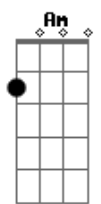

Gbm B
Pulling out thoughts from an?empty?cry
Gbm B
Steel?heart passion with?no fine tie
Gbm B
Stitching the thoughts from a desired lie
Gbm B7
Forging fantasies that aren't mine

E A7M Am
I?scream pleading to take me (Take me far away)
E A7M Am
I feel guilty singing "Take me" (I slumber today)
E A7M
Oh, I pray to make new waves
Am
Feeling blue (A phase)

E
Swimming metaphorically
E7
Drowning in gravity
A
Diving for a piece of me
Am
Calming my serenity

Acordes

© ukulele-chords.com

© ukulele-chords.com

© ukulele-chords.com

© ukulele-chords.com

© ukulele-chords.com