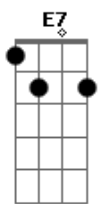

Gbm B
Pulling out thoughts from an?empty?cry
Gbm B
Steel?heart passion with?no fine tie
Gbm B
Stitching the thoughts from a desired lie
Gbm B7
Forging fantasies that aren't mine

E A7M Am
I?scream pleading to take me (Take me far away)
E A7M Am
I feel guilty singing "Take me" (I slumber today)
E A7M
Oh, I pray to make new waves
Am
Feeling blue (A phase)

E
Swimming metaphorically
E7
Drowning in gravity
A
Diving for a piece of me
Am
Calming my serenity

Acordes

© ukulele-chords.com

© ukulele-chords.com

© ukulele-chords.com

© ukulele-chords.com

© ukulele-chords.com