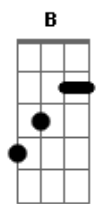

© ukulele-chords.com