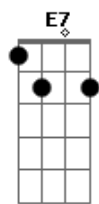

Gbm B
Pulling out thoughts from an?empty?cry
Gbm B
Steel?heart passion with?no fine tie
Gbm B
Stitching the thoughts from a desired lie
Gbm B7
Forging fantasies that aren't mine

E A7M Am
I?scream pleading to take me (Take me far away)
E A7M Am
I feel guilty singing "Take me" (I slumber today)
E A7M
Oh, I pray to make new waves
Am
Feeling blue (A phase)

E
Swimming metaphorically
E7
Drowning in gravity
A
Diving for a piece of me
Am
Calming my serenity

Acordes

© ukulele-chords.com

© ukulele-chords.com

© ukulele-chords.com

© ukulele-chords.com

© ukulele-chords.com