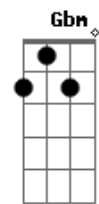

Gbm B
Pulling out thoughts from an?empty?cry
Gbm B
Steel?heart passion with?no fine tie
Gbm B
Stitching the thoughts from a desired lie
Gbm B7
Forging fantasies that aren't mine

E A7M Am
I?scream pleading to take me (Take me far away)
E A7M Am
I feel guilty singing "Take me" (I slumber today)
E A7M
Oh, I pray to make new waves
Am
Feeling blue (A phase)

E
Swimming metaphorically
E7
Drowning in gravity
A
Diving for a piece of me
Am
Calming my serenity

Acordes

© ukulele-chords.com

© ukulele-chords.com

© ukulele-chords.com

© ukulele-chords.com

© ukulele-chords.com