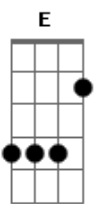

© ukulele-chords.com