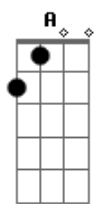

Gbm B
Pulling out thoughts from an?empty?cry
Gbm B
Steel?heart passion with?no fine tie
Gbm B
Stitching the thoughts from a desired lie
Gbm B7
Forging fantasies that aren't mine

E A7M Am
I?scream pleading to take me (Take me far away)
E A7M Am
I feel guilty singing "Take me" (I slumber today)
E A7M
Oh, I pray to make new waves
Am
Feeling blue (A phase)

E
Swimming metaphorically
E7
Drowning in gravity
A
Diving for a piece of me
Am
Calming my serenity

Acordes

© ukulele-chords.com

© ukulele-chords.com

© ukulele-chords.com

© ukulele-chords.com

© ukulele-chords.com