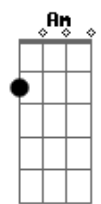

Gbm B
Pulling out thoughts from an?empty?cry
Gbm B
Steel?heart passion with?no fine tie
Gbm B
Stitching the thoughts from a desired lie
Gbm B7
Forging fantasies that aren't mine

E A7M Am
I?scream pleading to take me (Take me far away)
E A7M Am
I feel guilty singing "Take me" (I slumber today)
E A7M
Oh, I pray to make new waves
Am
Feeling blue (A phase)

E
Swimming metaphorically
E7
Drowning in gravity
A
Diving for a piece of me
Am
Calming my serenity

Acordes

© ukulele-chords.com

© ukulele-chords.com

© ukulele-chords.com

© ukulele-chords.com

© ukulele-chords.com