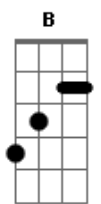

© ukulele-chords.com