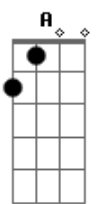

Gbm B
Pulling out thoughts from an?empty?cry
Gbm B
Steel?heart passion with?no fine tie
Gbm B
Stitching the thoughts from a desired lie
Gbm B7
Forging fantasies that aren't mine

E A7M Am
I?scream pleading to take me (Take me far away)
E A7M Am
I feel guilty singing "Take me" (I slumber today)
E A7M
Oh, I pray to make new waves
Am
Feeling blue (A phase)

E
Swimming metaphorically
E7
Drowning in gravity
A
Diving for a piece of me
Am
Calming my serenity

Acordes

© ukulele-chords.com

© ukulele-chords.com

© ukulele-chords.com

© ukulele-chords.com

© ukulele-chords.com