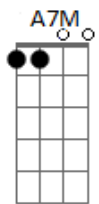

Hannah Bahng - Perfect Blues

tom: [Intro] E E7 A Am

E E7
Playing the perfect blues
A Am
Happy moments, take a breath
E E7
Singing a perfect tune
A Am
Feeling creatures in the depth
E E7
Perfect background, perfect light
A Am
Perfect scenery, perfect sight
E E7
Perfect sunshine, perfect night
A Am
Perfect everything, perfect life

Gbm B
Pulling out thoughts from an?empty?cry
Gbm B
Steel?heart passion with?no fine tie

E A7M Am
I?scream pleading to take me (Take me far away)
E A7M Am
I feel guilty singing "Take me" (I slumber today)
E A7M
Oh, I pray to make new waves
Am
Feeling blue (A phase)

E
Swimming metaphorically
E7
Drowning in gravity
A
Diving for a piece of me
Am
Calming serenity

E E7
Rocking back through the blues
A Am
Seeking refuge through the trench
E E7
Taken by ankle down ocean cruise
A Am
Lulled by sirens here to drench
E E7
Singing a gentle snooze
A Am
Pleading guilty, I repent
E E7
Deprived of oxygen, scared to lose
A Am
Candlelit fire, burnt and spent

Gbm B
Pulling out thoughts from an?empty?cry
Gbm B
Steel?heart passion with?no fine tie
Gbm B
Stitching the thoughts from a desired lie
Gbm B7
Forging fantasies that aren't mine

E A7M Am
I?scream pleading to take me (Take me far away)
E A7M Am
I feel guilty singing "Take me" (I slumber today)
E A7M
Oh, I pray to make new waves
Am
Feeling blue (A phase)

E
Swimming metaphorically
E7
Drowning in gravity
A
Diving for a piece of me
Am
Calming my serenity

Acordes

© ukulele-chords.com