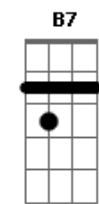

© ukulele-chords.com