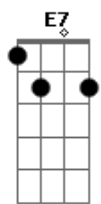

Gbm B
Pulling out thoughts from an?empty?cry
Gbm B
Steel?heart passion with?no fine tie
Gbm B
Stitching the thoughts from a desired lie
Gbm B7
Forging fantasies that aren't mine

E A7M Am
I?scream pleading to take me (Take me far away)
E A7M Am
I feel guilty singing "Take me" (I slumber today)
E A7M
Oh, I pray to make new waves
Am
Feeling blue (A phase)

E
Swimming metaphorically
E7
Drowning in gravity
A
Diving for a piece of me
Am
Calming my serenity

Acordes

© ukulele-chords.com

© ukulele-chords.com

© ukulele-chords.com

© ukulele-chords.com

© ukulele-chords.com