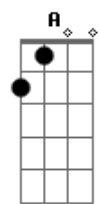

Gbm B
Pulling out thoughts from an?empty?cry
Gbm B
Steel?heart passion with?no fine tie
Gbm B
Stitching the thoughts from a desired lie
Gbm B7
Forging fantasies that aren't mine

E A7M Am
I?scream pleading to take me (Take me far away)
E A7M Am
I feel guilty singing "Take me" (I slumber today)
E A7M
Oh, I pray to make new waves
Am
Feeling blue (A phase)

E
Swimming metaphorically
E7
Drowning in gravity
A
Diving for a piece of me
Am
Calming my serenity

Acordes

© ukulele-chords.com

© ukulele-chords.com

© ukulele-chords.com

© ukulele-chords.com

© ukulele-chords.com