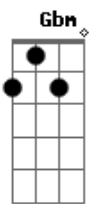

Gbm B
Pulling out thoughts from an?empty?cry
Gbm B
Steel?heart passion with?no fine tie
Gbm B
Stitching the thoughts from a desired lie
Gbm B7
Forging fantasies that aren't mine

E A7M Am
I?scream pleading to take me (Take me far away)
E A7M Am
I feel guilty singing "Take me" (I slumber today)
E A7M
Oh, I pray to make new waves
Am
Feeling blue (A phase)

E
Swimming metaphorically
E7
Drowning in gravity
A
Diving for a piece of me
Am
Calming my serenity

Acordes

© ukulele-chords.com

© ukulele-chords.com

© ukulele-chords.com

© ukulele-chords.com

© ukulele-chords.com