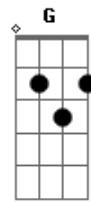

Hanna Krischd?r - Hunger

tom:

Intro: C Am F C

[Primeira Parte]

C
Candles burned down to the floor
Am
Wearing less than you wore before
F
Shoes sitting by the door
C
Never put them on
C
We would stay in my house for days
Am
Spilling breakfast on pillowcases
F
Your stuff don?t taste the same
C
Now that you?re gone

[Segunda Parte]

C
We could ruin a perfect night
Am
On my birthday I made you cry
F
You told me you'd learn to drive
C
I guess you lied
C

Acordes

© ukulele-chords.com

© ukulele-chords.com

© ukulele-chords.com