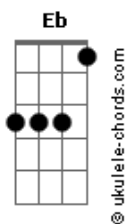

Haniel D Lotus - Love's So Strange

tom:
Dm (forma dos acordes no tom de **Dm**)
 Afinação: **E_b A_b D_b G_b B_b E_b**

Dm
 You look so good wearing this dress
C
 You look so good always you breath
B_b
 Tell me why i feel this way
C
 Tell me why are you so great

Dm
 You look so pretty when you smile
C
 I always want you by me side
B_b
 Tell me why i feel this way
C
 I wish we always feel this way

[Solo] **Dm C B_b C**

Dm C B_b C
 You don't have to choose between fears

I am so yours

So yours

So yours

So yours

Dm C B_b C
 You don't have to choose between fears

I am so yours

So yours

Acordes