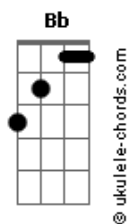

Haniel D Lotus - Love's So Strange

tom:
Dm (forma dos acordes no tom de **Dm**)
 Afinação: **E_b A_b D_b G_b B_b E_b**

Dm
 You look so good wearing this dress
C
 You look so good always you breath
B_b
 Tell me why i feel this way
C
 Tell me why are you so great

Dm
 You look so pretty when you smile
C
 I always want you by me side
B_b
 Tell me why i feel this way
C
 I wish we always feel this way

[Solo] **Dm C B_b C**

Dm C B_b C
 You don't have to choose between fears

I am so yours

So yours

So yours

So yours

Dm C B_b C
 You don't have to choose between fears

I am so yours

So yours

Acordes

So yours

So yours

Dm
 You look so good wearing this dress
C
 You look so good always you breath
B_b
 Tell me why i feel this way
C
 Tell me why are you so great

Dm
 You look so pretty when you smile
C
 I always want you by me side
B_b
 Tell me why i feel this way
C
 I wish we always feel this way