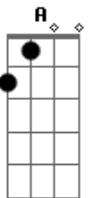

Hands On Approach - If You Give Up

tom:

Intro: D Bm A Em

[Primeira Parte]

D Bm A
If you don't wanna wait
Em D Bm A Em
You left me inside out
D Bm A
It's too hard for me
Em D Bm A Em
There's no easy way out
D Bm A
You don't know and don't ask how
Em D Bm A Em
That i'm gonna make it work again
D Bm A
You don't know and don't ask why
Em D Bm A Em
That i'm gonna make it once again

D Bm A
Distance from between us

Acordes

© ukulele-chords.com

© ukulele-chords.com

© ukulele-chords.com

© ukulele-chords.com

© ukulele-chords.com

Em D
That we can't shake out
It's cristal clear, but
It ain't gonna last