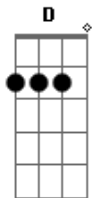

Hands On Approach - If You Give Up

tom:

Intro: D Bm A Em

[Primeira Parte]

D Bm A
If you don't wanna wait
Em D Bm A Em
You left me inside out
D Bm A
It's too hard for me
Em D Bm A Em
There's no easy way out
D Bm A
You don't know and don't ask how
Em D Bm A Em
That i'm gonna make it work again
D Bm A
You don't know and don't ask why
Em D Bm A Em
That i'm gonna make it once again

[Refrão]

D D Bm A
If you give up now, whos gonna loose
G D Em A
Which one of us, is given up now of being free
D D Bm A
And if you give up now, whos gonna loose
G D Em A
Which one of us, is given up now of being free

D Bm A
Distance from between us

Acordes

© ukulele-chords.com