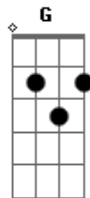

Hands On Approach - If You Give Up

tom:

Intro: D Bm A Em

[Primeira Parte]

D Bm A
If you don't wanna wait
Em D Bm A Em
You left me inside out
D Bm A
It's too hard for me
Em D Bm A Em
There's no easy way out
D Bm A
You don't know and don't ask how
Em D Bm A Em
That i'm gonna make it work again
D Bm A
You don't know and don't ask why
Em D Bm A Em
That i'm gonna make it once again

D Bm A
Distance from between us

Acordes

© ukulele-chords.com

© ukulele-chords.com

© ukulele-chords.com

© ukulele-chords.com

© ukulele-chords.com

Em D
That we can't shake out
It's cristal clear, but
It ain't gonna last