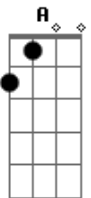

Hands On Approach - If You Give Up

tom:

Intro: D Bm A Em

[Primeira Parte]

D Bm A
If you don't wanna wait
Em D Bm A Em
You left me inside out
D Bm A
It's too hard for me
Em D Bm A Em
There's no easy way out
D Bm A
You don't know and don't ask how
Em D Bm A Em
That i'm gonna make it work again
D Bm A
You don't know and don't ask why
Em D Bm A Em
That i'm gonna make it once again

D Bm A
Distance from between us

Acordes

© ukulele-chords.com

© ukulele-chords.com

© ukulele-chords.com

© ukulele-chords.com

© ukulele-chords.com

Em D
That we can't shake out
It's cristal clear, but
It ain't gonna last