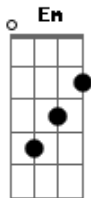

Hands On Approach - If You Give Up

tom:

Intro: D Bm A Em

[Primeira Parte]

D Bm A
If you don't wanna wait
Em D Bm A Em
You left me inside out
D Bm A
It's too hard for me
Em D Bm A Em
There's no easy way out
D Bm A
You don't know and don't ask how
Em D Bm A Em
That i'm gonna make it work again
D Bm A
You don't know and don't ask why
Em D Bm A Em
That i'm gonna make it once again

D Bm A
Distance from between us

Acordes

© ukulele-chords.com

© ukulele-chords.com

© ukulele-chords.com

© ukulele-chords.com

© ukulele-chords.com

Em D
That we can't shake out
It's cristal clear, but
It ain't gonna last