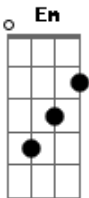

Hands On Approach - If You Give Up

tom:

Intro: D Bm A Em

[Primeira Parte]

D Bm A
If you don't wanna wait
Em D Bm A Em
You left me inside out
D Bm A
It's too hard for me
Em D Bm A Em
There's no easy way out
D Bm A
You don't know and don't ask how
Em D Bm A Em
That i'm gonna make it work again
D Bm A
You don't know and don't ask why
Em D Bm A Em
That i'm gonna make it once again

D Bm A
Distance from between us

Acordes

© ukulele-chords.com

© ukulele-chords.com

© ukulele-chords.com

© ukulele-chords.com

© ukulele-chords.com

Em D
That we can't shake out
It's cristal clear, but
It ain't gonna last