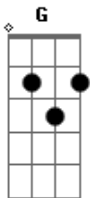

Hands On Approach - If You Give Up

tom:

Intro: D Bm A Em

[Primeira Parte]

D Bm A
If you don't wanna wait
Em D Bm A Em
You left me inside out
D Bm A
It's too hard for me
Em D Bm A Em
There's no easy way out
D Bm A
You don't know and don't ask how
Em D Bm A Em
That i'm gonna make it work again
D Bm A
You don't know and don't ask why
Em D Bm A Em
That i'm gonna make it once again

D Bm A
Distance from between us

Acordes

© ukulele-chords.com

© ukulele-chords.com

© ukulele-chords.com

© ukulele-chords.com

© ukulele-chords.com

Em D
That we can't shake out
It's cristal clear, but
It ain't gonna last