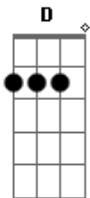

Hands On Approach - If You Give Up

tom:

Intro: D Bm A Em

[Primeira Parte]

D Bm A
If you don't wanna wait
Em D Bm A Em
You left me inside out
D Bm A
It's too hard for me
Em D Bm A Em
There's no easy way out
D Bm A
You don't know and don't ask how
Em D Bm A Em
That i'm gonna make it work again
D Bm A
You don't know and don't ask why
Em D Bm A Em
That i'm gonna make it once again

[Refrão]

D D Bm A
If you give up now, whos gonna loose
G D Em A
Which one of us, is given up now of being free
D D Bm A
And if you give up now, whos gonna loose
G D Em A
Which one of us, is given up now of being free

D Bm A
Distance from between us

Acordes

© ukulele-chords.com