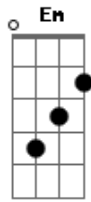

© ukulele-chords.com