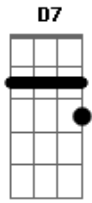

© ukulele-chords.com