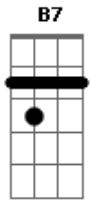

© ukulele-chords.com