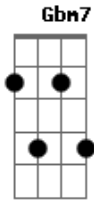

© ukulele-chords.com