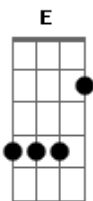

© ukulele-chords.com