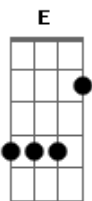

© ukulele-chords.com