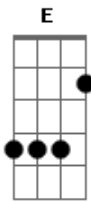

© ukulele-chords.com