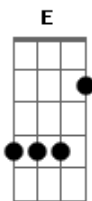

© ukulele-chords.com